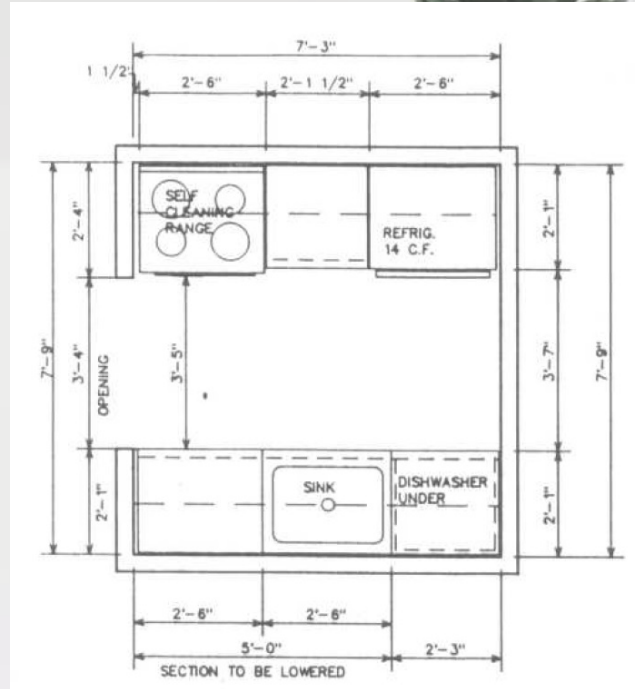

Department of Art and Design
IQRA national University, Peshawar.

05

Assignment # 5
Summer Session

DRAW A GIVEN KITCHEN LAYOUT ON ARCHITECTURE SCALE

- Draw a kitchen layout on A3 paper or graph paper
- The Line should be draw Neat and clean, line weight should be clearly differentiate.
- The architecture scale for kitchen layout should be 1"-1'-0"