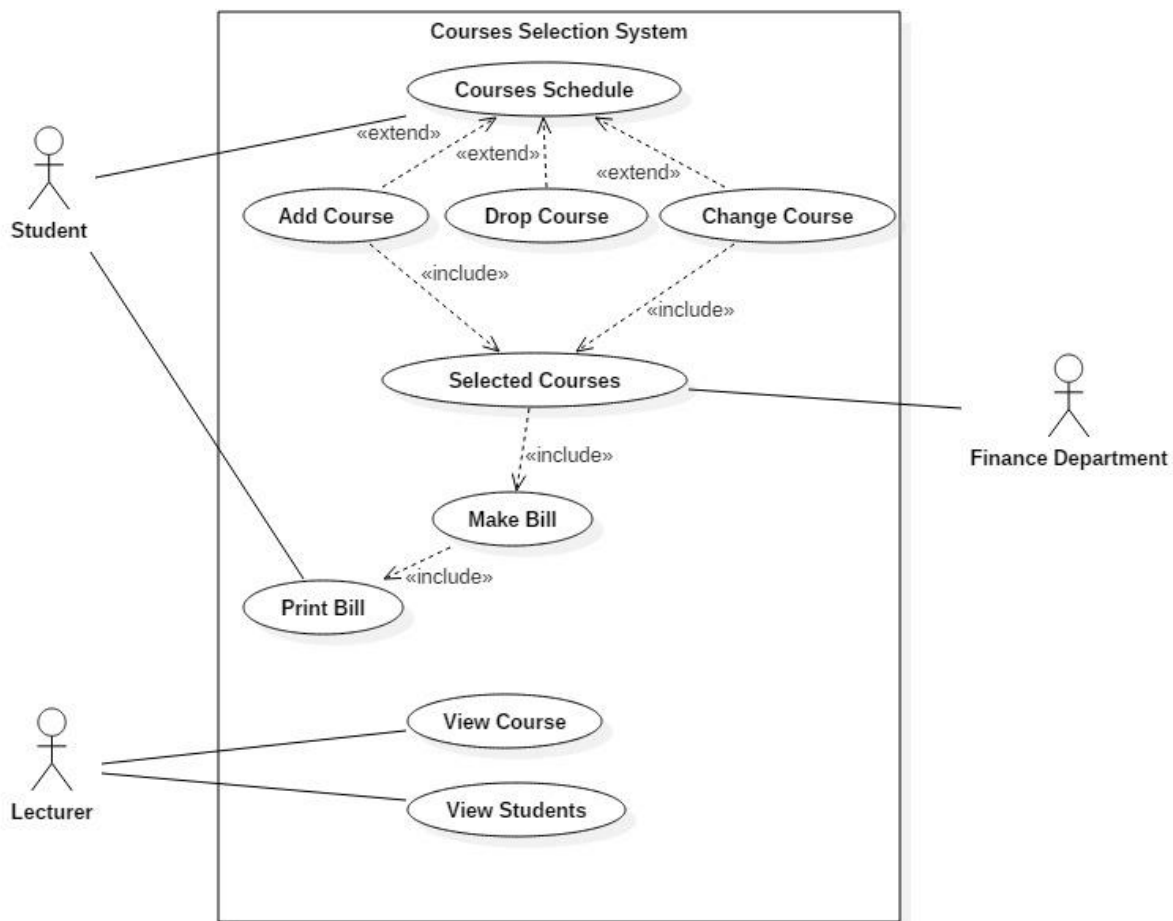

Mid Semester Assignment (Spring-2020)
Object Oriented System Analysis & Design

Name: Mobeen Liaquat	Id: 13278
Program: BSSE	Module: 8 (A)

Q1 Ans: Use Case Diagram.

Q2 Ans: Class Diagram:

Q3 Ans: Activity Diagram: