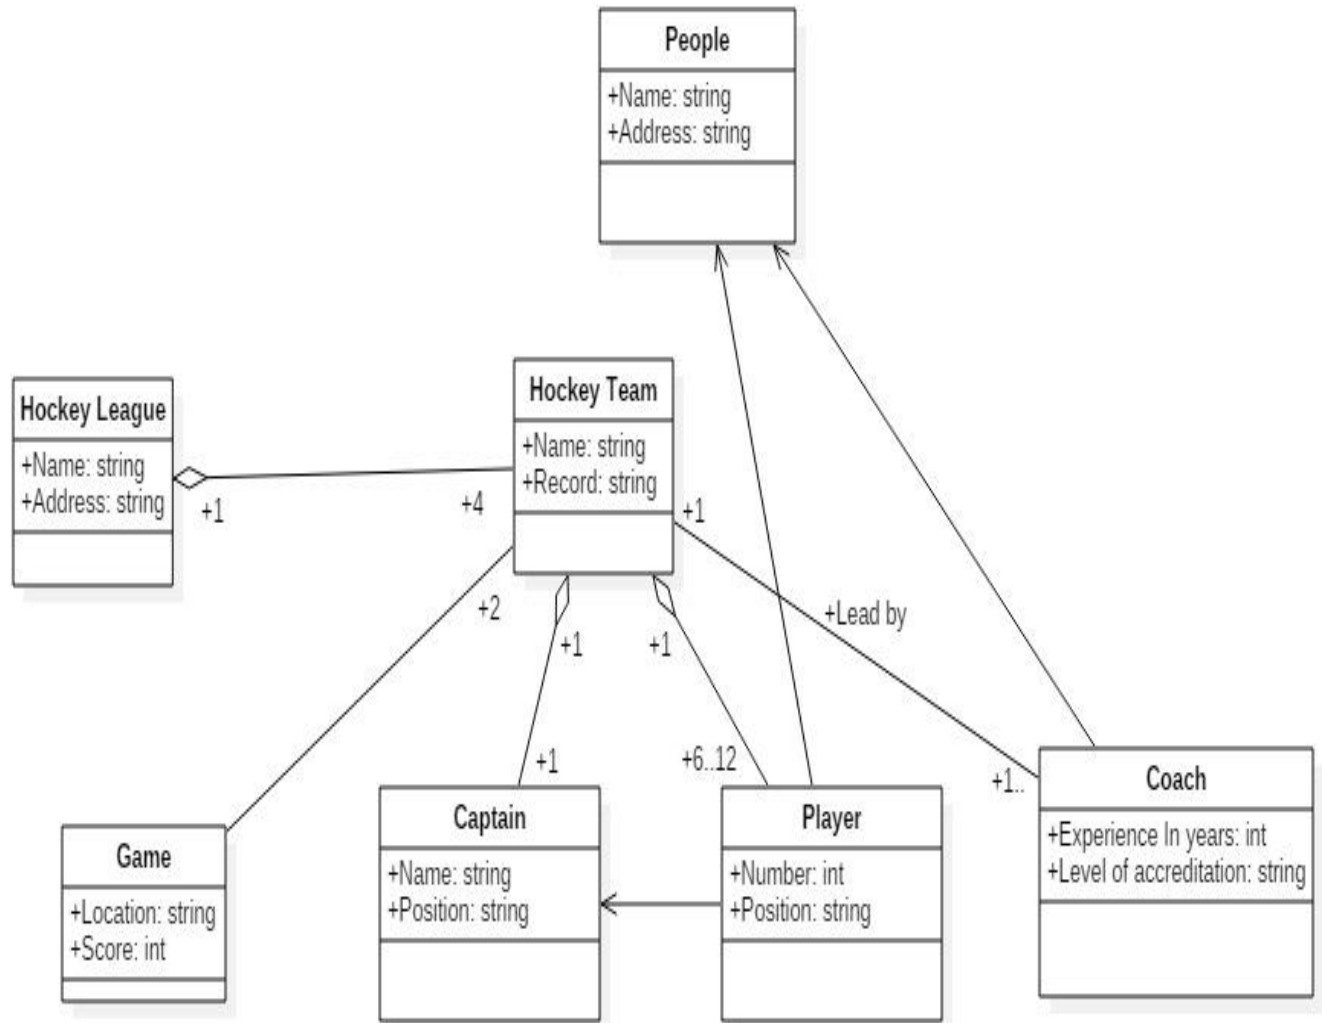

Mid Semester Assignment (Spring-2020)
Object Oriented System Analysis & Design

Name: Mobeen Liaquat	Id: 13278
Program: BSSE	Module: 8 (A)

Q1 Ans: Use Case Diagram.

Q2 Ans: Class Diagram:

Q3 Ans: Activity Diagram: