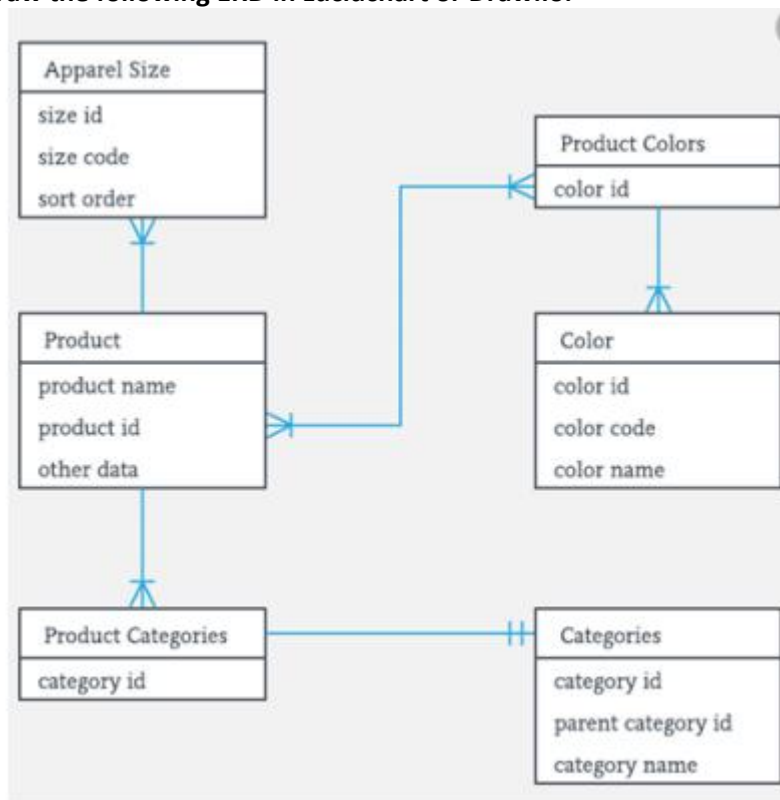

**NAME :: Muhammad Hamza Elahi**  
**ID #14857**  
**MODULE :: BS (SE)**  
**SECTION :: B**  
**SEMESTER :: 4th**  
**PAPER :: DATABASE SYSTEM(lab)**  
**INSTRUCTOR:: MAM RIMSHA KHAN**

---

**Q: Draw the following ERD in Lucidchart or Draw.io.**

**Answer:**