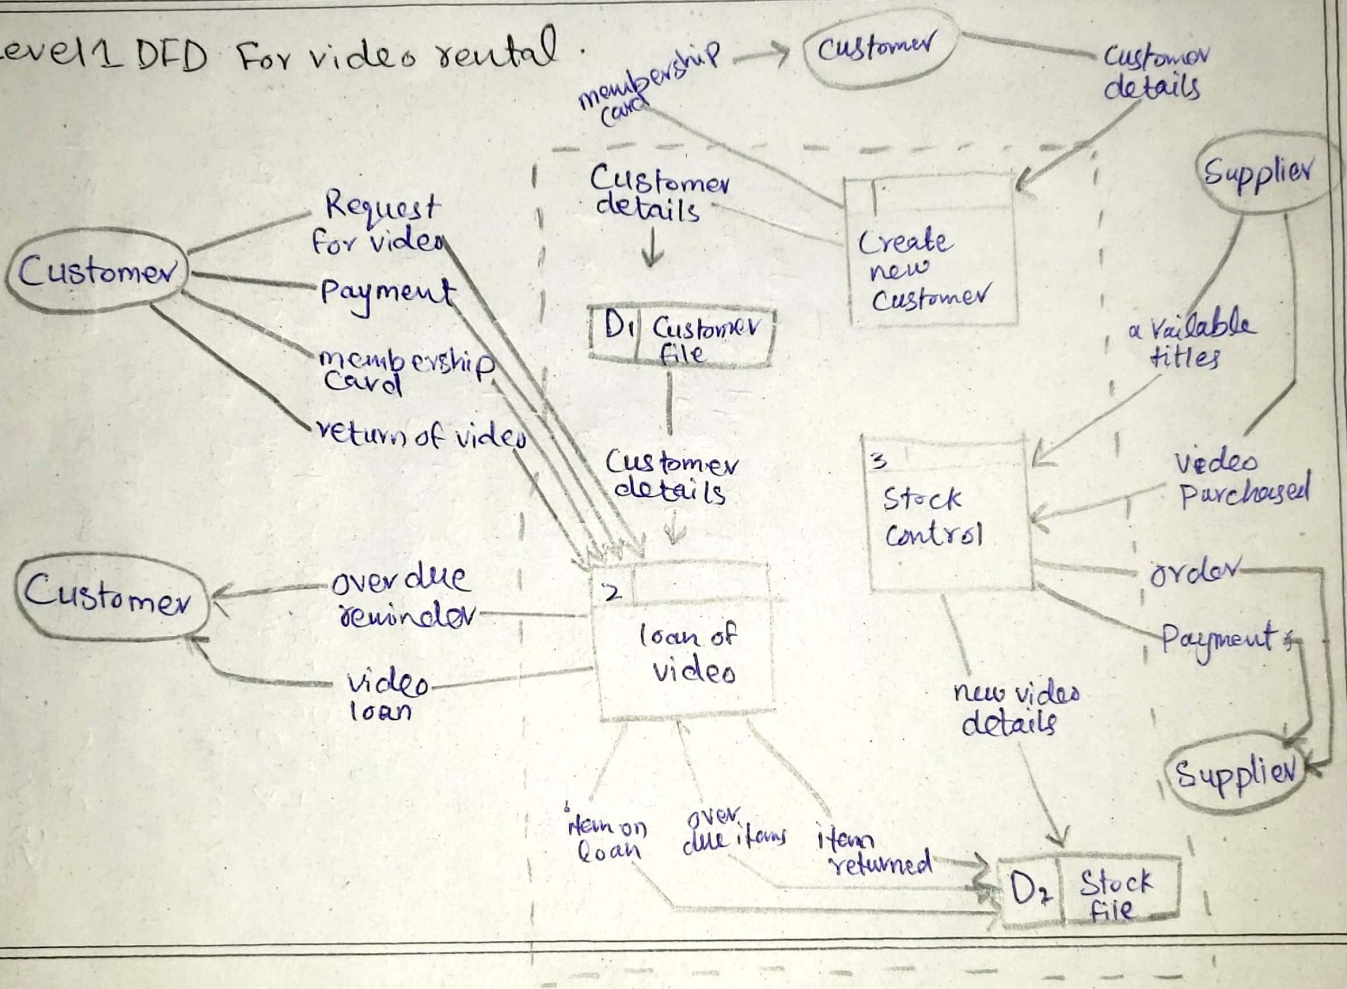

Q.4
(ii)
Level 1 DFD For video rental.