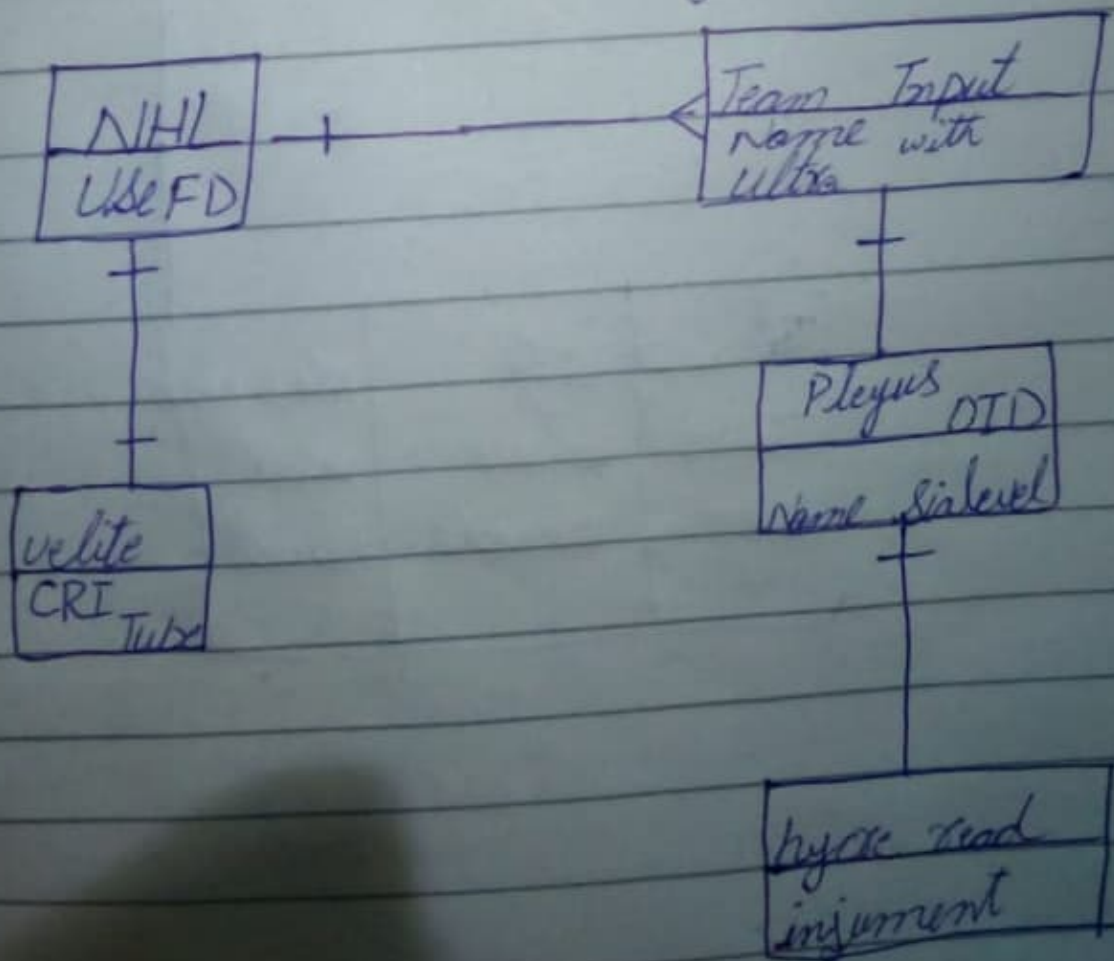

Name Syed Danish Sh Ali

ID 14712

Subject Data Base System

Dept BS(cs) 4<sup>th</sup> Semester

Assignment 1

Q1 ERD Diagram

## Q2 Relation Model

team name	Coach	city
Zalmi	Ali	lahore
Quetta	Aysha	Karachi

name	city
Danish	Punjab
Ali	lahore

name	ID	Postion
Asad	3D	Right side
Aslam	4B	left side

Team name	city	place name
Zalmi	lahore	asad
king	Karachi	Danish