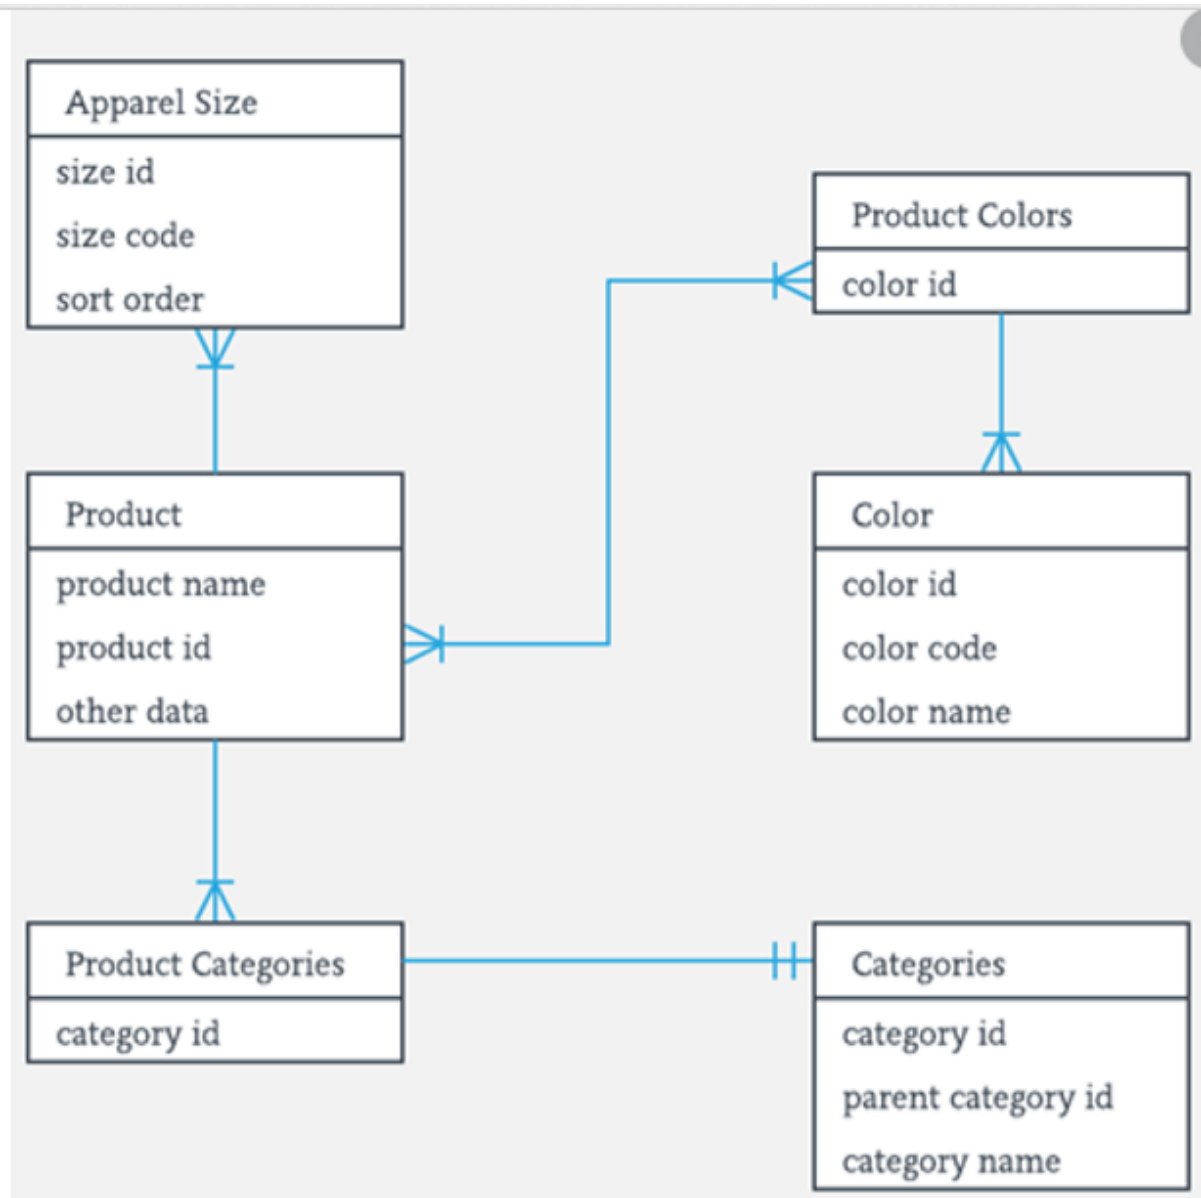

NAME: Muhammad Haris

ID#: 14592

MODULE: Bachelors {Software Engineering}

SEMESTER: 4

SECTION: B

SUBJECT: Database systems (lab)

INSTRUCTOR: Mam Rimsha Khan

Q: Draw the following ERD in Lucidchart or Draw.io.

ANSWER:

ER Diagram in Lucidchart: