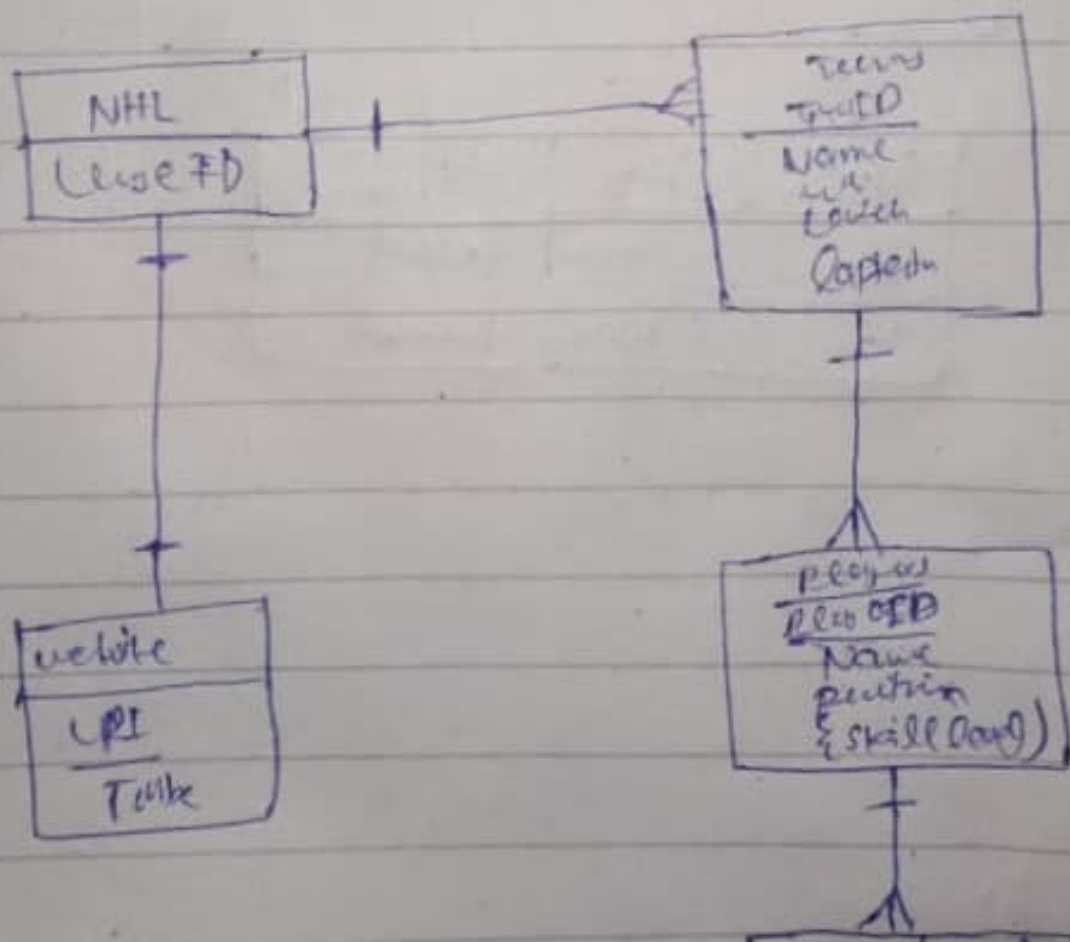

Name = ALI RA39

ID # 14989

Subject = Data Base system ..

Dept # BS (cs) 4th semester

Assignment (1).

NO.13 ERD Diagram:-

Q28 Reduction Model 1

Team name	Coach	City
Zalimi	Javed	Peshawar
Qurett	Zaman	Karachi

captain	city
Danish	Karachi
Ali	Peshawar

Player name	ID	position
Asad	3A	Right side
Salman	4B	left side

Team name	City	Player name
Zalimi	Peshawar	Asad
Kiy	Karachi	Danish