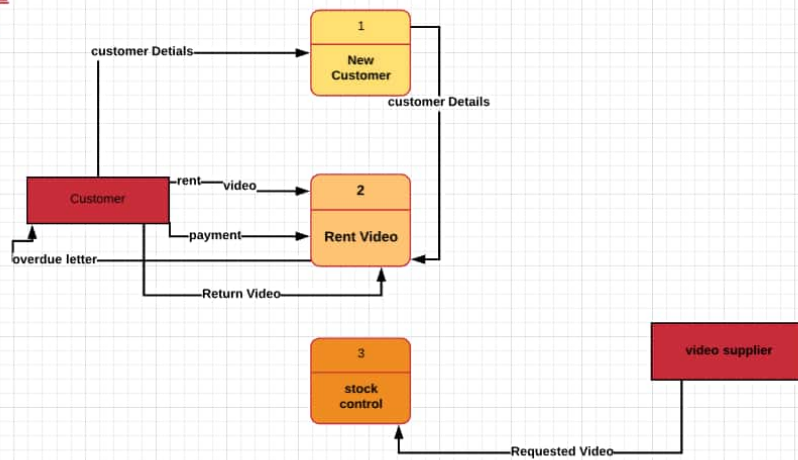

QUESTION NO 1
Context Diagram
DFD

wasim ur rahman
14524
BSSE 4
Software engineering
sessional Assignment

Activate Windows
Go to Settings to activate Windows.

QUESTION NO 1
LEVEL 1
DFD

wasim ur rahman
14524
BSSE 4
Software engineering
sessional Assignment

Activate Windows
Go to Settings to activate Windows.

QUESTION NO 1
LEVEL 2
DFD

wasim ur rahman
14524
BSSE 4
Software engineering
sessional Assignment

Activate Windows
Go to Settings to activate Windows.

QUESTION NO 2
Level 1
DFD