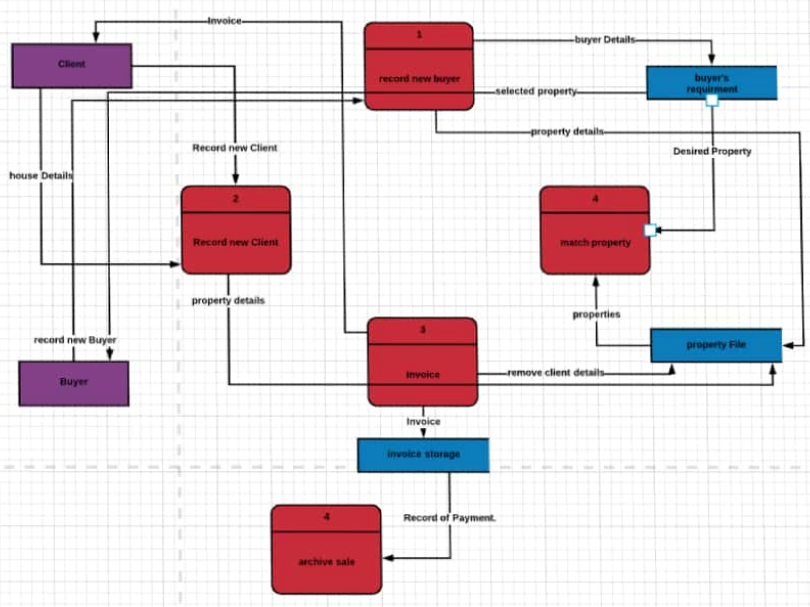

QUESTION NO 1
Context Diagram
DFD

wasim ur rahman
14524
BSSE 4
Software engineering
sessional Assignment

Activate Windows
Go to Settings to activate Windows.

QUESTION NO 1
LEVEL 1
DFD

wasim ur rahman
14524
BSSE 4
Software engineering
sessional Assignment

Activate Windows
Go to Settings to activate Windows.

QUESTION NO 1
LEVEL 2
DFD

wasim ur rahman
14524
BSSE 4
Software engineering
sessional Assignment

Activate Windows
Go to Settings to activate Windows.

QUESTION NO 2
Level 1
DFD

wasim ur rahman
14524
BSSE 4
Software engineering
sessional Assignment

Activate Windows
Go to Settings to activate Windows.

QUESTION NO 2
Level 2
DFD

wasim ur rahman
14524
BSSE 4
Software engineering
sessional Assignment