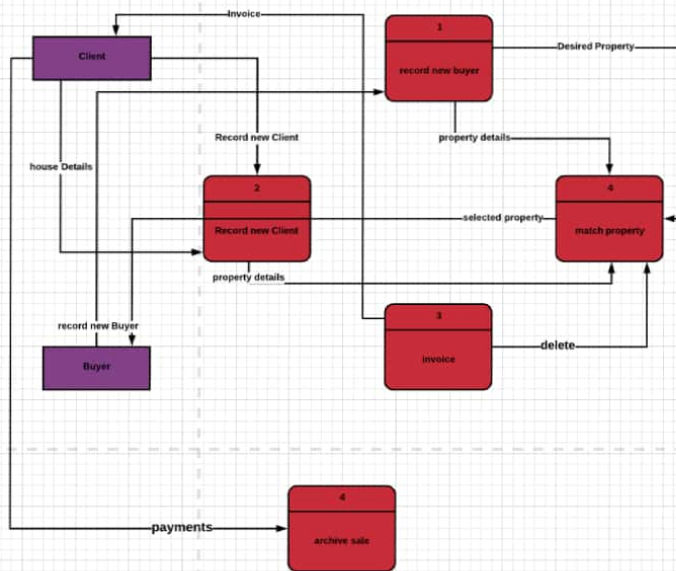

QUESTION NO 1
Context Diagram
DFD

wasim ur rahman
14524
BSSE 4
Software engineering
sessional Assignment

Activate Windows
Go to Settings to activate Windows.

QUESTION NO 1
LEVEL 1
DFD

wasim ur rahman
14524
BSSE 4
Software engineering
sessional Assignment

Activate Windows
Go to Settings to activate Windows.

QUESTION NO 1
LEVEL 2
DFD

wasim ur rahman
14524
BSSE 4
Software engineering
sessional Assignment

Activate Windows
Go to Settings to activate Windows.

QUESTION NO 2
Level 1
DFD

wasim ur rahman
14524
BSSE 4
Software engineering
sessional Assignment

Activate Windows
Go to Settings to activate Windows.

QUESTION NO 2
Level 2
DFD

wasim ur rahman
14524
BSSE 4
Software engineering
sessional Assignment