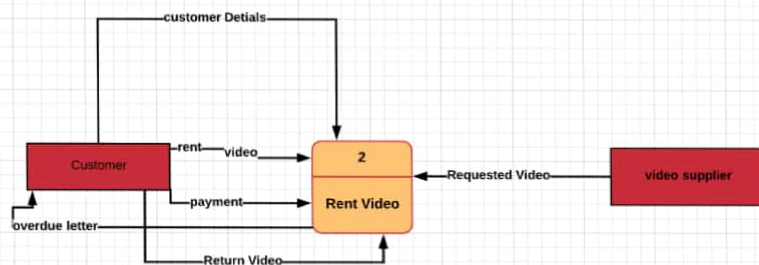

QUESTION NO 1
Context Diagram
DFD

wasim ur rahman
14524
BSSE 4
Software engineering
sessional Assignment

Activate Windows
Go to Settings to activate Windows.

QUESTION NO 1
LEVEL 1
DFD

wasim ur rahman
14524
BSSE 4
Software engineering
sessional Assignment

Activate Windows
Go to Settings to activate Windows.

QUESTION NO 1
LEVEL 2
DFD

wasim ur rahman
14524
BSSE 4
Software engineering
sessional Assignment

Activate Windows
Go to Settings to activate Windows.

QUESTION NO 2
Level 1
DFD