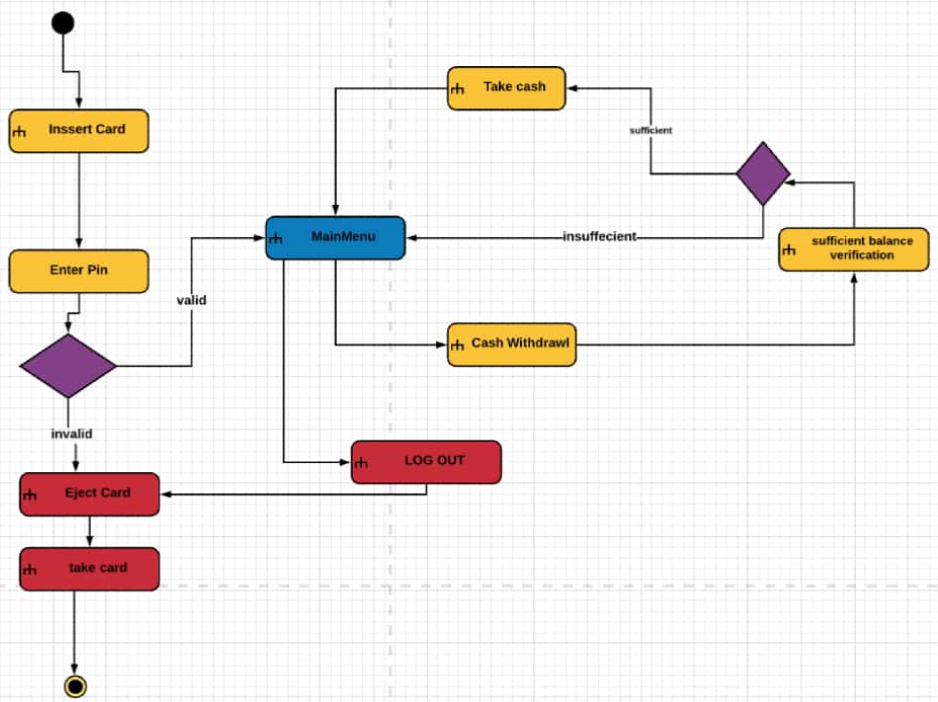

Activate Windows
Go to Settings to activate Windows.

QUESTION NO 1
LEVEL 2
DFD

wasim ur rahman
14524
BSSE 4
Software engineering
sessional Assignment

Activate Windows
Go to Settings to activate Windows.

QUESTION NO 2
Level 1
DFD

wasim ur rahman
14524
BSSE 4
Software engineering
sessional Assignment

Activate Windows
Go to Settings to activate Windows.

QUESTION NO 2
Level 2
DFD

wasim ur rahman
14524
BSSE 4
Software engineering
sessional Assignment

Activate Windows
Go to Settings to activate Windows

QUESTION NO 3

wasim ur rahman
14524
BSSE 4
Software engineering
sessional Assignment

Activate Windows
Go to Settings to activate Windows.