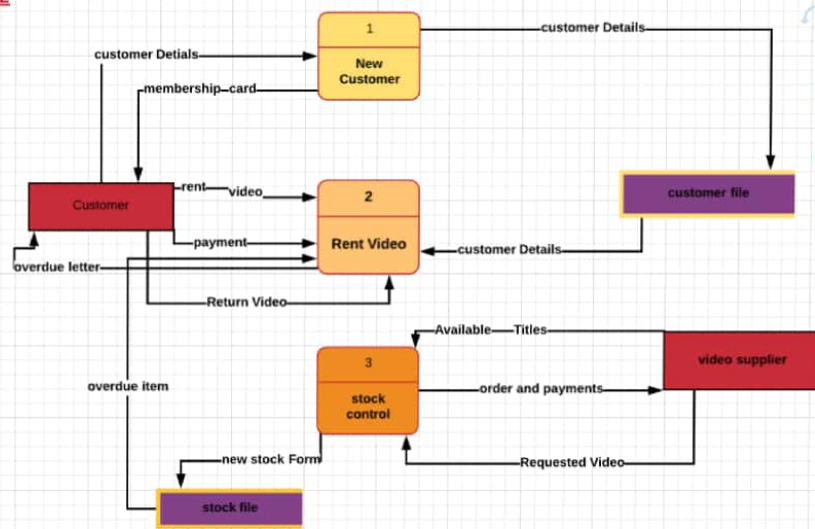

QUESTION NO 1
Context Diagram
DFD

wasim ur rahman
14524
BSSE 4
Software engineering
sessional Assignment

Activate Windows
Go to Settings to activate Windows.

QUESTION NO 1
LEVEL 1
DFD

wasim ur rahman
14524
BSSE 4
Software engineering
sessional Assignment

Activate Windows
Go to Settings to activate Windows.

QUESTION NO 1
LEVEL 2
DFD

wasim ur rahman
14524
BSSE 4
Software engineering
sessional Assignment

Activate Windows
Go to Settings to activate Windows.

QUESTION NO 2
Level 1
DFD