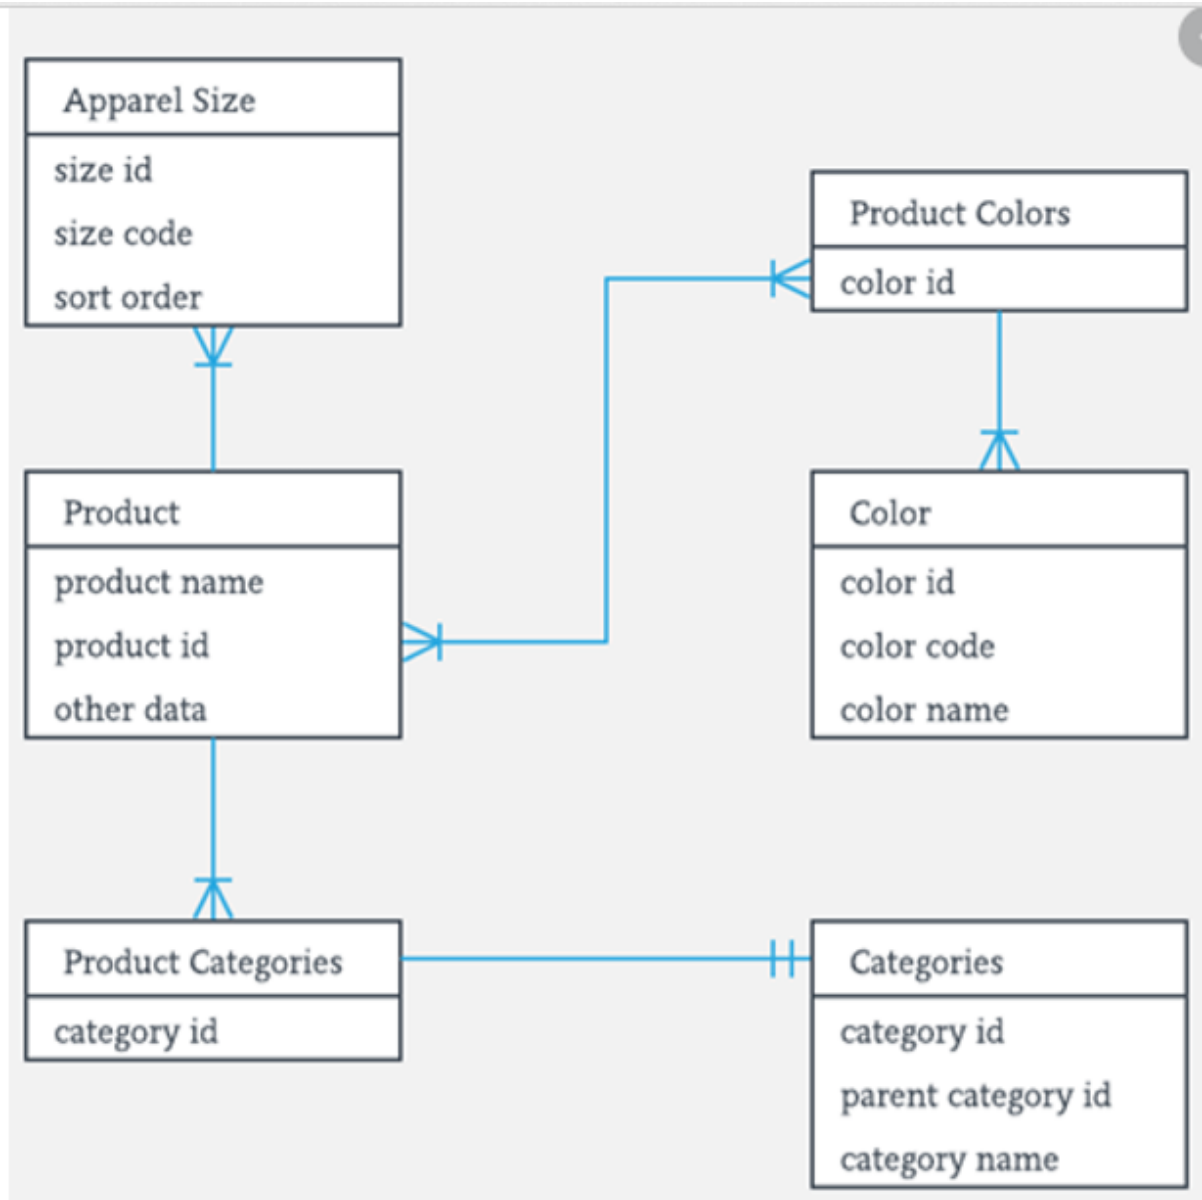

**NAME: Iftikhar khan**

**ID#: 14693**

**MODULE: Bachelors {Software Engineering}**

**SEMESTER: 4**

**SECTION: B**

**SUBJECT: Database systems (lab)**

**INSTRUCTOR: Mam Rimsha Khan**

Q: Draw the following ERD in Lucidchart or Draw.io.

ANSWER:

ER Diagram in Lucidchart: