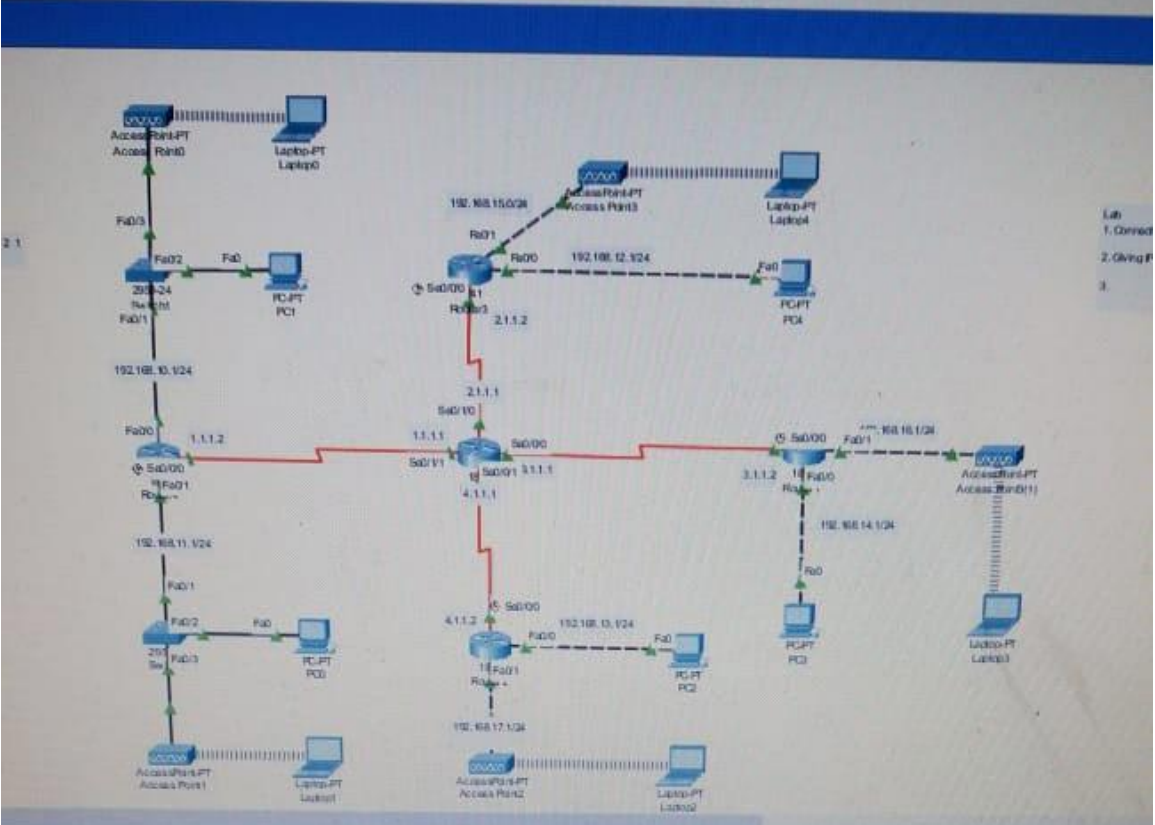

Name:Mazhar saleem

id:14455

deptt: bscs

semester:4th

submitted to: Sir ghassan

Lab assignment:

1.Access point installation

ip routing:

PDU successful:

- Lab
- 1. Config
- 2. Config P
- 3.

Scenario 0

New Delete

Toggle PDU List Window

Fire Last Status Sol

file:

Mazhar.pkt