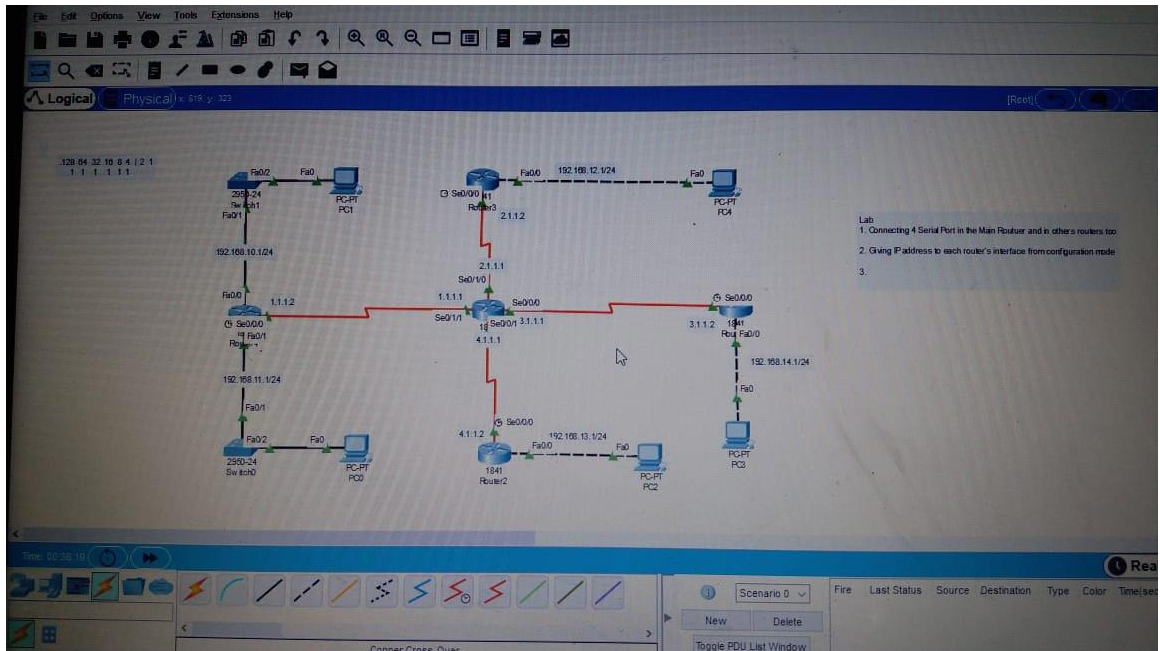

Name:Mazhar saleem

id:14455

deptt: bscs

semester:4th

submitted to: Sir ghassan

Lab assignment:

1.Access point installation

ip routing:

PDU successful:

- Lab
- 1. Config
- 2. Config P
- 3.

Scenario 0

New Delete

Toggle PDU List Window

Fire Last Status Sol

file:

Mazhar.pkt