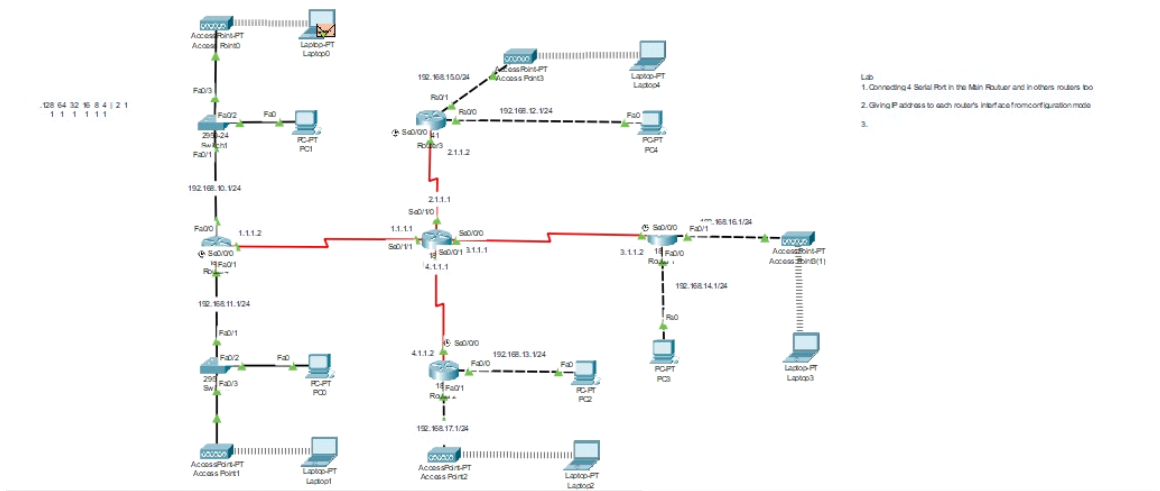

Name:Mazhar saleem

id:14455

deptt: bscs

semester:4th

submitted to: Sir ghassan

Lab assignment:

1.Access point installation

ip routing:

PDU successful:

- Lab
- 1. Config
- 2. Config P
- 3.

Scenario 0

New Delete

Toggle PDU List Window

Fire Last Status Sol

file:

Mazhar.pkt