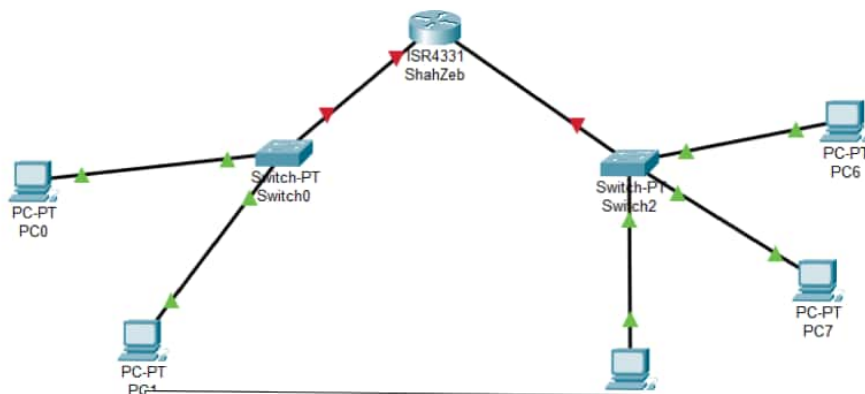

Top

Physical Config CLI Attributes

IOS Command Line Interface

```
#####Initializing Hardware ...

Checking for PCIe device presence...done
System integrity status: 0x610
Rom image verified correctly

System Bootstrap, Version 16.7(3r), RELEASE SOFTWARE
Copyright (c) 1994-2018 by cisco Systems, Inc.

Current image running: Boot ROM0

Last reset cause: LocalSoft
Cisco ISR4331/K9 platform with 4194304 Kbytes of main memory

no valid BOOT image found
Final autoboot attempt from default boot device...
Located isr4300-universalk9.16.06.04.SPA.bin
#####
```