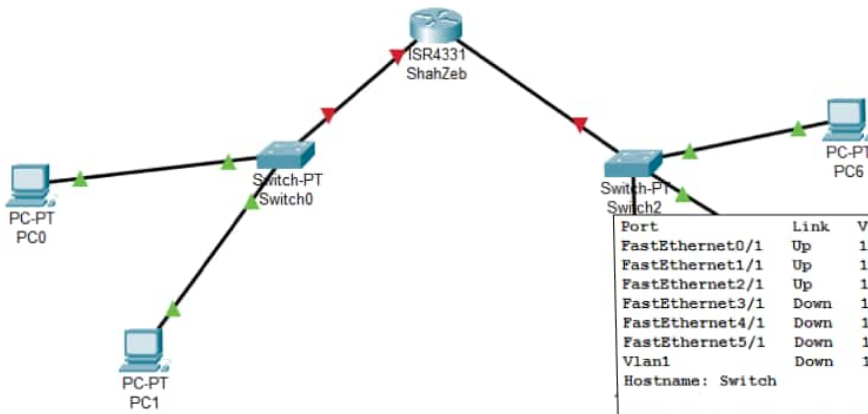

Physical Location: Intercity, Home City, Corporate Office

Port	Link	IP Address	IPv6 Address	MAC Address
FastEthernet0	Up	<not set>	<not set>	0001.964A.49B5
Bluetooth	Down	<not set>	<not set>	0005.5E34.48DB

Gateway: <not set>
 DNS Server: <not set>
 Line Number: <not set>

Physical Location: Intercity, Home City, Corporate Office

Port	Link	IP Address	IPv6 Address	MAC Address
FastEthernet0	Up	<not set>	<not set>	0001.97C8.C226
Bluetooth	Down	<not set>	<not set>	00E0.F9B6.04AA

Gateway: <not set>
 DNS Server: <not set>
 Line Number: <not set>

Physical Location: Intercity, Home City, Corporate Office

Port	Link	VLAN	IP Address	MAC Address
FastEthernet0/1	Up	1	--	000A.F368.9ACA
FastEthernet1/1	Up	1	--	0050.0F25.66E0
FastEthernet2/1	Up	1	--	00D0.BA9A.41E5
FastEthernet3/1	Down	1	--	0000.0CEB.4C8E
FastEthernet4/1	Down	1	--	000C.856E.3BD9
FastEthernet5/1	Down	1	--	00D0.D302.B0A4
Vlan1	Down	1	<not set>	0000.0CC8.40C6

Hostname: Switch

Physical Location: Intercity, Home City, Corporate Office, Main Wiring Closet

Port	Link	IP Address	IPv6 Address	MAC Address
FastEthernet0	Up	<not set>	<not set>	00DA.F368.90A9
Bluetooth	Down	<not set>	<not set>	0000.DC62.8AC1