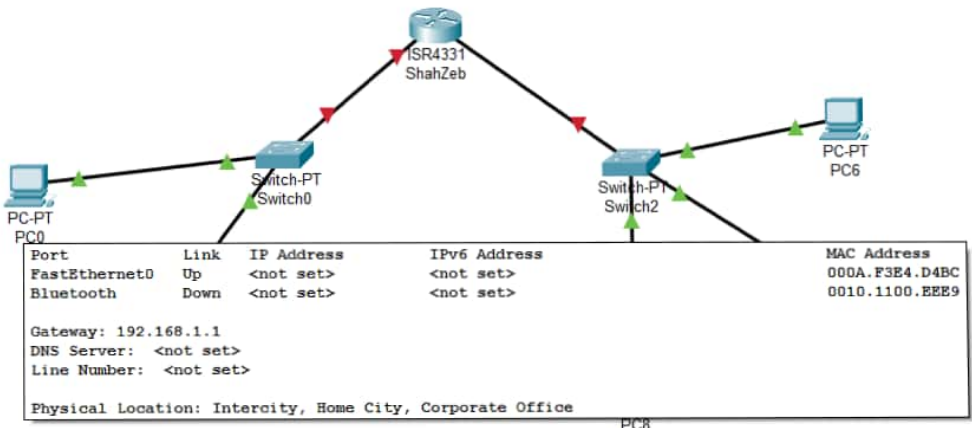

Top

Physical Config CLI Attributes

IOS Command Line Interface

```
#####Initializing Hardware ...

Checking for PCIe device presence...done
System integrity status: 0x610
Rom image verified correctly

System Bootstrap, Version 16.7(3r), RELEASE SOFTWARE
Copyright (c) 1994-2018 by cisco Systems, Inc.

Current image running: Boot ROM0

Last reset cause: LocalSoft
Cisco ISR4331/K9 platform with 4194304 Kbytes of main memory

no valid BOOT image found
Final autoboot attempt from default boot device...
Located isr4300-universalk9.16.06.04.SPA.bin
#####
```

Port	Link	IP Address	IPv6 Address	MAC Address
FastEthernet0	Up	<not set>	<not set>	0001.9666.B0D1
Bluetooth	Down	<not set>	<not set>	0002.1660.7B8A

Gateway: <not set>
DNS Server: <not set>
Line Number: <not set>

Physical Location: Intercity, Home City, Corporate Office

Port	Link	IP Address	IPv6 Address	MAC Address
FastEthernet0	Up	<not set>	<not set>	0001.964A.49B5
Bluetooth	Down	<not set>	<not set>	0005.5E34.48DB