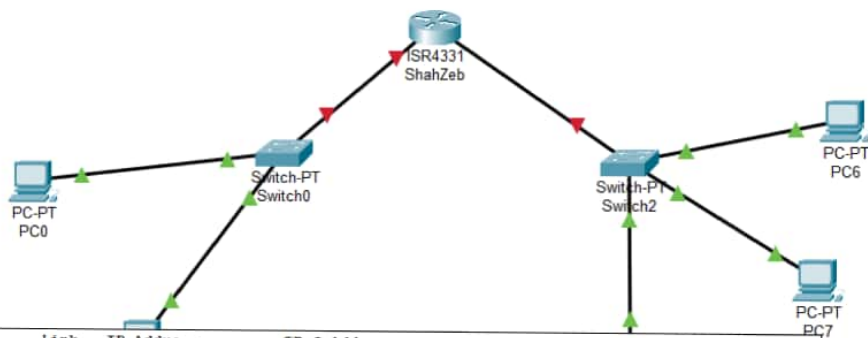

Port	Link	IP Address	IPv6 Address	MAC Address
FastEthernet0	Up	<not set>	<not set>	0001.9666.B0D1
Bluetooth	Down	<not set>	<not set>	0002.1660.7B8A

Gateway: <not set>
DNS Server: <not set>
Line Number: <not set>

Physical Location: Intercity, Home City, Corporate Office

Port	Link	IP Address	IPv6 Address	MAC Address
FastEthernet0	Up	<not set>	<not set>	0001.964A.49B5
Bluetooth	Down	<not set>	<not set>	0005.5E34.48DB

Gateway: <not set>
 DNS Server: <not set>
 Line Number: <not set>

Physical Location: Intercity, Home City, Corporate Office

Port	Link	IP Address	IPv6 Address	MAC Address
FastEthernet0	Up	<not set>	<not set>	0001.97C8.C226
Bluetooth	Down	<not set>	<not set>	00E0.F9B6.04AA