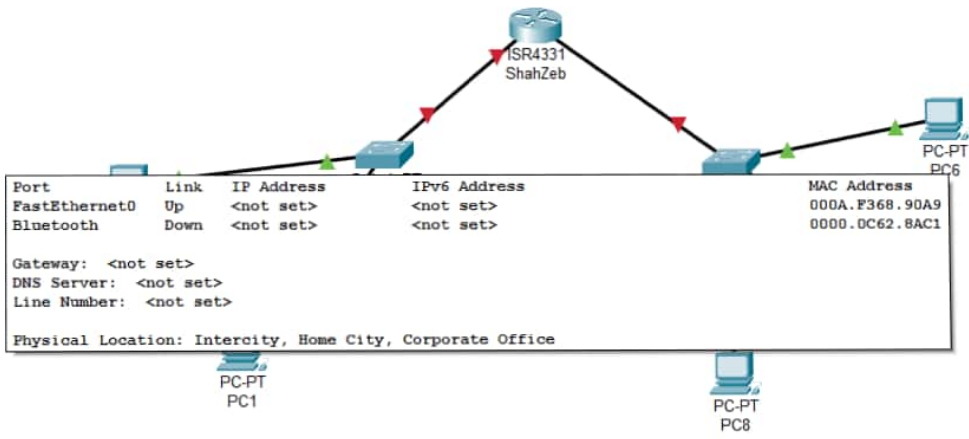

Physical Location: Intercity, Home City, Corporate Office

Port	Link	IP Address	IPv6 Address	MAC Address
FastEthernet0	Up	<not set>	<not set>	0001.964A.49B5
Bluetooth	Down	<not set>	<not set>	0005.5E34.48DB

Gateway: <not set>
 DNS Server: <not set>
 Line Number: <not set>

Physical Location: Intercity, Home City, Corporate Office

Port	Link	IP Address	IPv6 Address	MAC Address
FastEthernet0	Up	<not set>	<not set>	0001.97C8.C226
Bluetooth	Down	<not set>	<not set>	00E0.F9B6.04AA

Gateway: <not set>
 DNS Server: <not set>
 Line Number: <not set>

Physical Location: Intercity, Home City, Corporate Office

Port	Link	VLAN	IP Address	MAC Address
FastEthernet0/1	Up	1	--	000A.F368.9ACA
FastEthernet1/1	Up	1	--	0050.0F25.66E0
FastEthernet2/1	Up	1	--	00D0.BA9A.41E5
FastEthernet3/1	Down	1	--	0000.0CEB.4C8E
FastEthernet4/1	Down	1	--	000C.856E.3BD9
FastEthernet5/1	Down	1	--	00D0.D302.B0A4
Vlan1	Down	1	<not set>	0000.0CC8.40C6

Hostname: Switch

Physical Location: Intercity, Home City, Corporate Office, Main Wiring Closet

Port	Link	IP Address	IPv6 Address	MAC Address
FastEthernet0	Up	<not set>	<not set>	00DA.F368.90A9
Bluetooth	Down	<not set>	<not set>	0000.DC62.8AC1