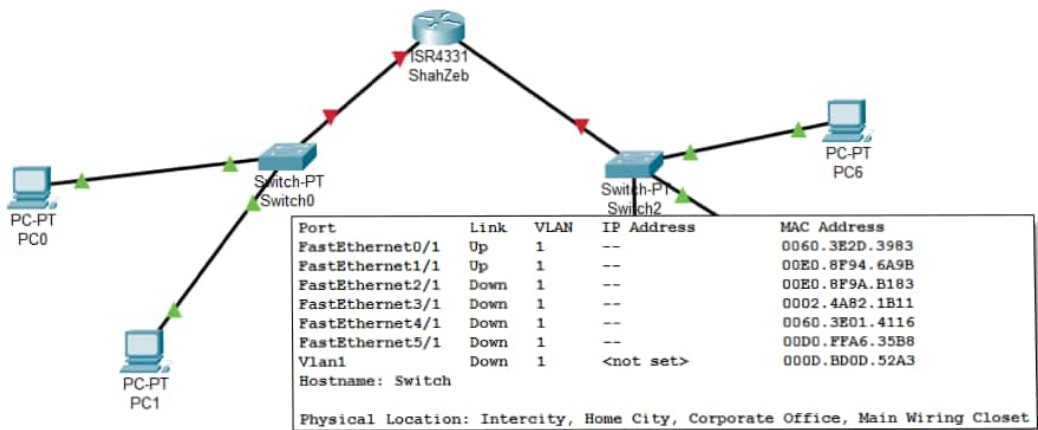

Top

Physical Config CLI Attributes

IOS Command Line Interface

```
#####Initializing Hardware ...

Checking for PCIe device presence...done
System integrity status: 0x610
Rom image verified correctly

System Bootstrap, Version 16.7(3r), RELEASE SOFTWARE
Copyright (c) 1994-2018 by cisco Systems, Inc.

Current image running: Boot ROM0

Last reset cause: LocalSoft
Cisco ISR4331/K9 platform with 4194304 Kbytes of main memory

no valid BOOT image found
Final autoboot attempt from default boot device...
Located isr4300-universalk9.16.06.04.SPA.bin
#####
```

Port	Link	IP Address	IPv6 Address	MAC Address
FastEthernet0	Up	<not set>	<not set>	0001.9666.B0D1
Bluetooth	Down	<not set>	<not set>	0002.1660.7B8A

Gateway: <not set>
DNS Server: <not set>
Line Number: <not set>

Physical Location: Intercity, Home City, Corporate Office

Port	Link	IP Address	IPv6 Address	MAC Address
FastEthernet0	Up	<not set>	<not set>	0001.964A.49B5
Bluetooth	Down	<not set>	<not set>	0005.5E34.48DB