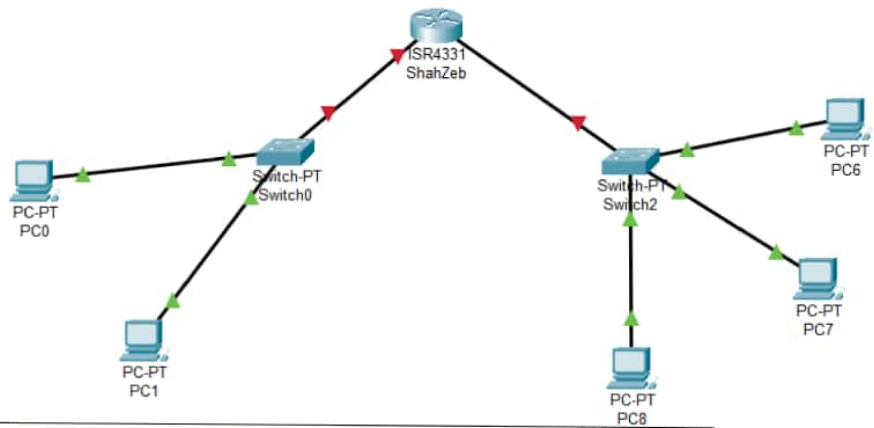

Top

Physical Config CLI Attributes

IOS Command Line Interface

```
#####Initializing Hardware ...

Checking for PCIe device presence...done
System integrity status: 0x610
Rom image verified correctly

System Bootstrap, Version 16.7(3r), RELEASE SOFTWARE
Copyright (c) 1994-2018 by cisco Systems, Inc.

Current image running: Boot ROM0

Last reset cause: LocalSoft
Cisco ISR4331/K9 platform with 4194304 Kbytes of main memory

no valid BOOT image found
Final autoboot attempt from default boot device...
Located isr4300-universalk9.16.06.04.SPA.bin
#####
```

Port	Link	IP Address	IPv6 Address	MAC Address
FastEthernet0	Up	<not set>	<not set>	0001.9666.B0D1
Bluetooth	Down	<not set>	<not set>	0002.1660.7B8A

Gateway: <not set>
DNS Server: <not set>
Line Number: <not set>

Physical Location: Intercity, Home City, Corporate Office

Port	Link	IP Address	IPv6 Address	MAC Address
FastEthernet0	Up	<not set>	<not set>	0001.964A.49B5
Bluetooth	Down	<not set>	<not set>	0005.5E34.48DB