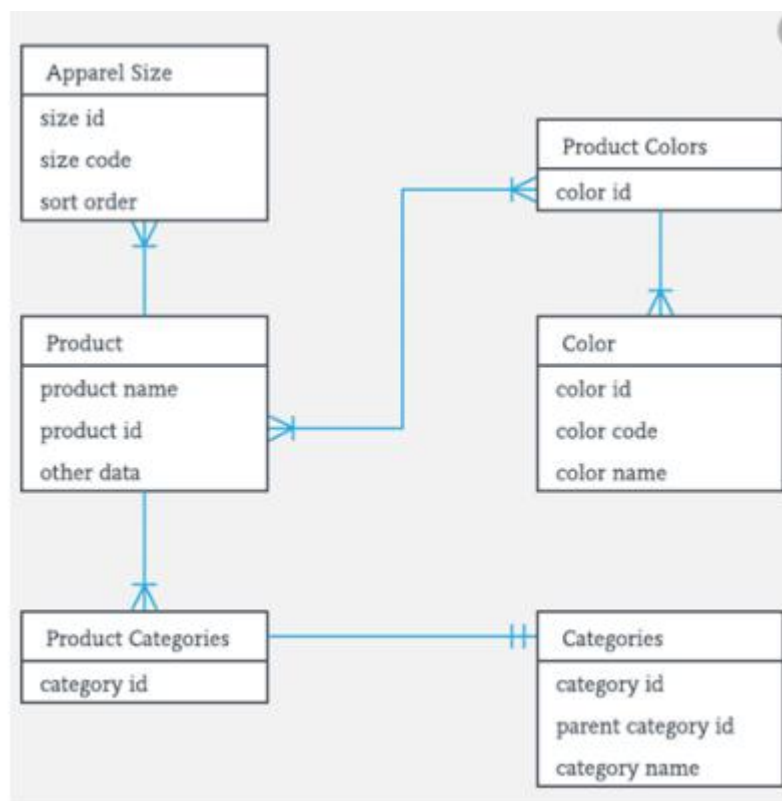

NAME ::Hooria Israr
ID #14810
MODULE :: BS (SE)
SECTION :: B
SEMESTER :: 4th
PAPER :: DATABASE SYSTEM(LAB)
INSTRUCTOR:: MAM RIMSHA KHAN

Q: Draw the following ERD in Lucidchart or Draw.io.

Answer: