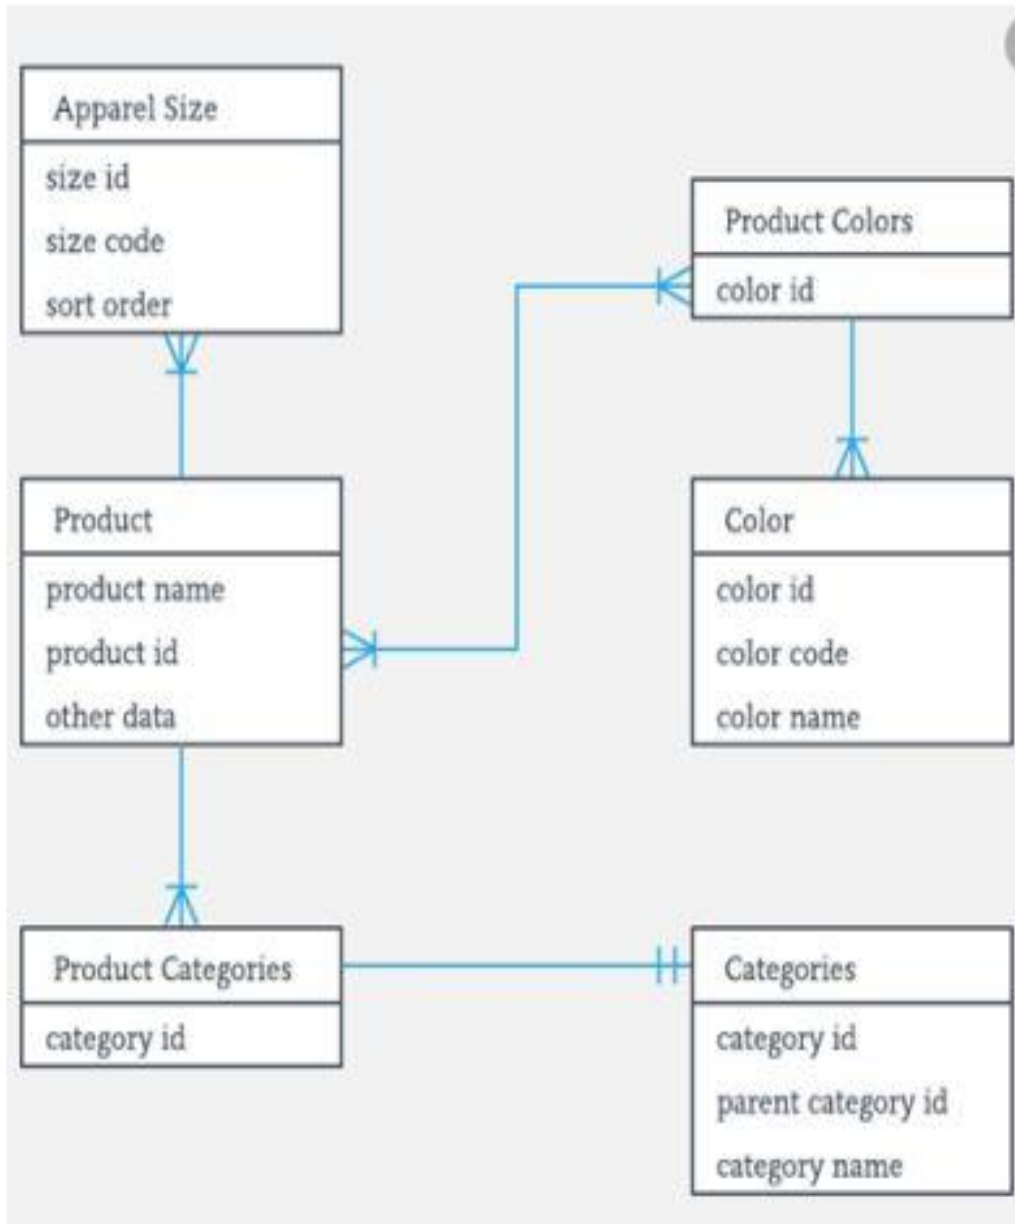

LAB PAPER

DATABASE MANAGEMENT SYSTEM

SEMESTER

4TH

INSTRUCTOR:

MAM RIMSHA KHAN

LAB QUESTION

Draw the following ERD in Lucid chart or Draw.io?

SOLUTION