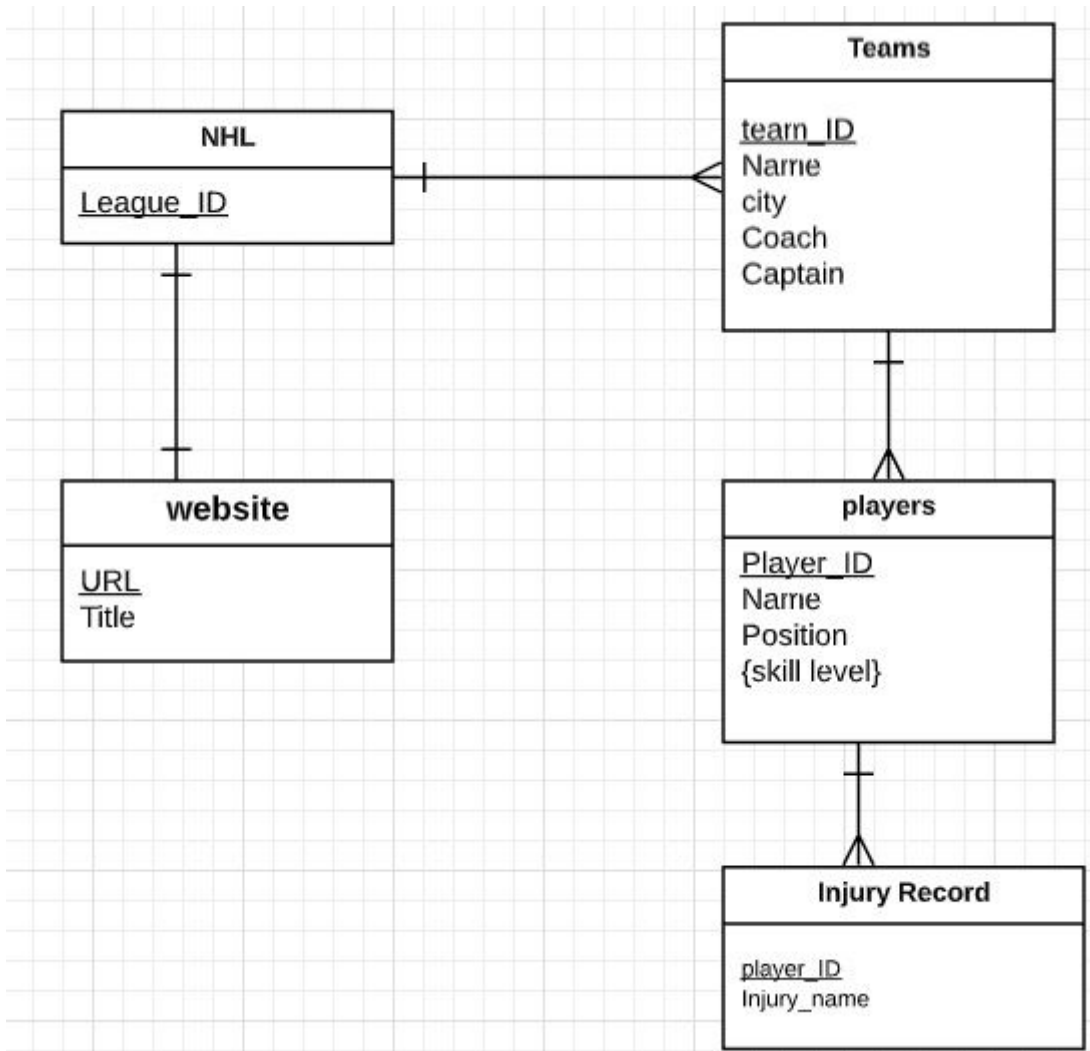

- Q1.

Q2.

t.NAme	coach	city
zalmi	sohail	pesh
king	zeshan	krachi

captian	city	team
Ali	pesh	zalmi
aamir	krachi	king

players name	id	skills
aamir	1A	left wing
baloch	2B	right wing

t.name	city	player name
zalmi	pesh	aamir
king	krach	baloch