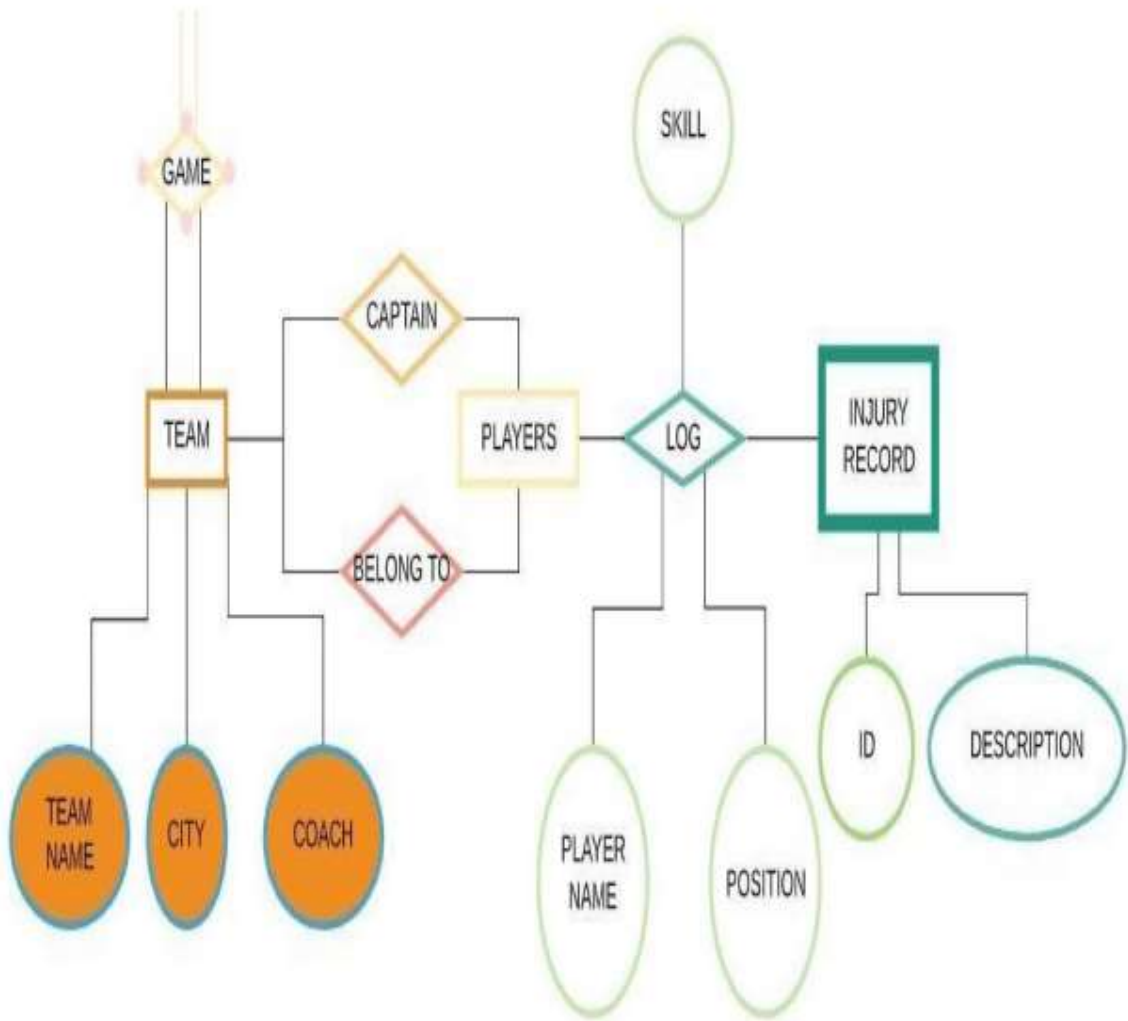

Name : Naveed

ID : 14703

Sessional : Assignment

Subject : Data bass (theory)

Teacher : Rimsha khan

Program : BS (SE)

Question no 1

Answer:

Question no 2

Answer: