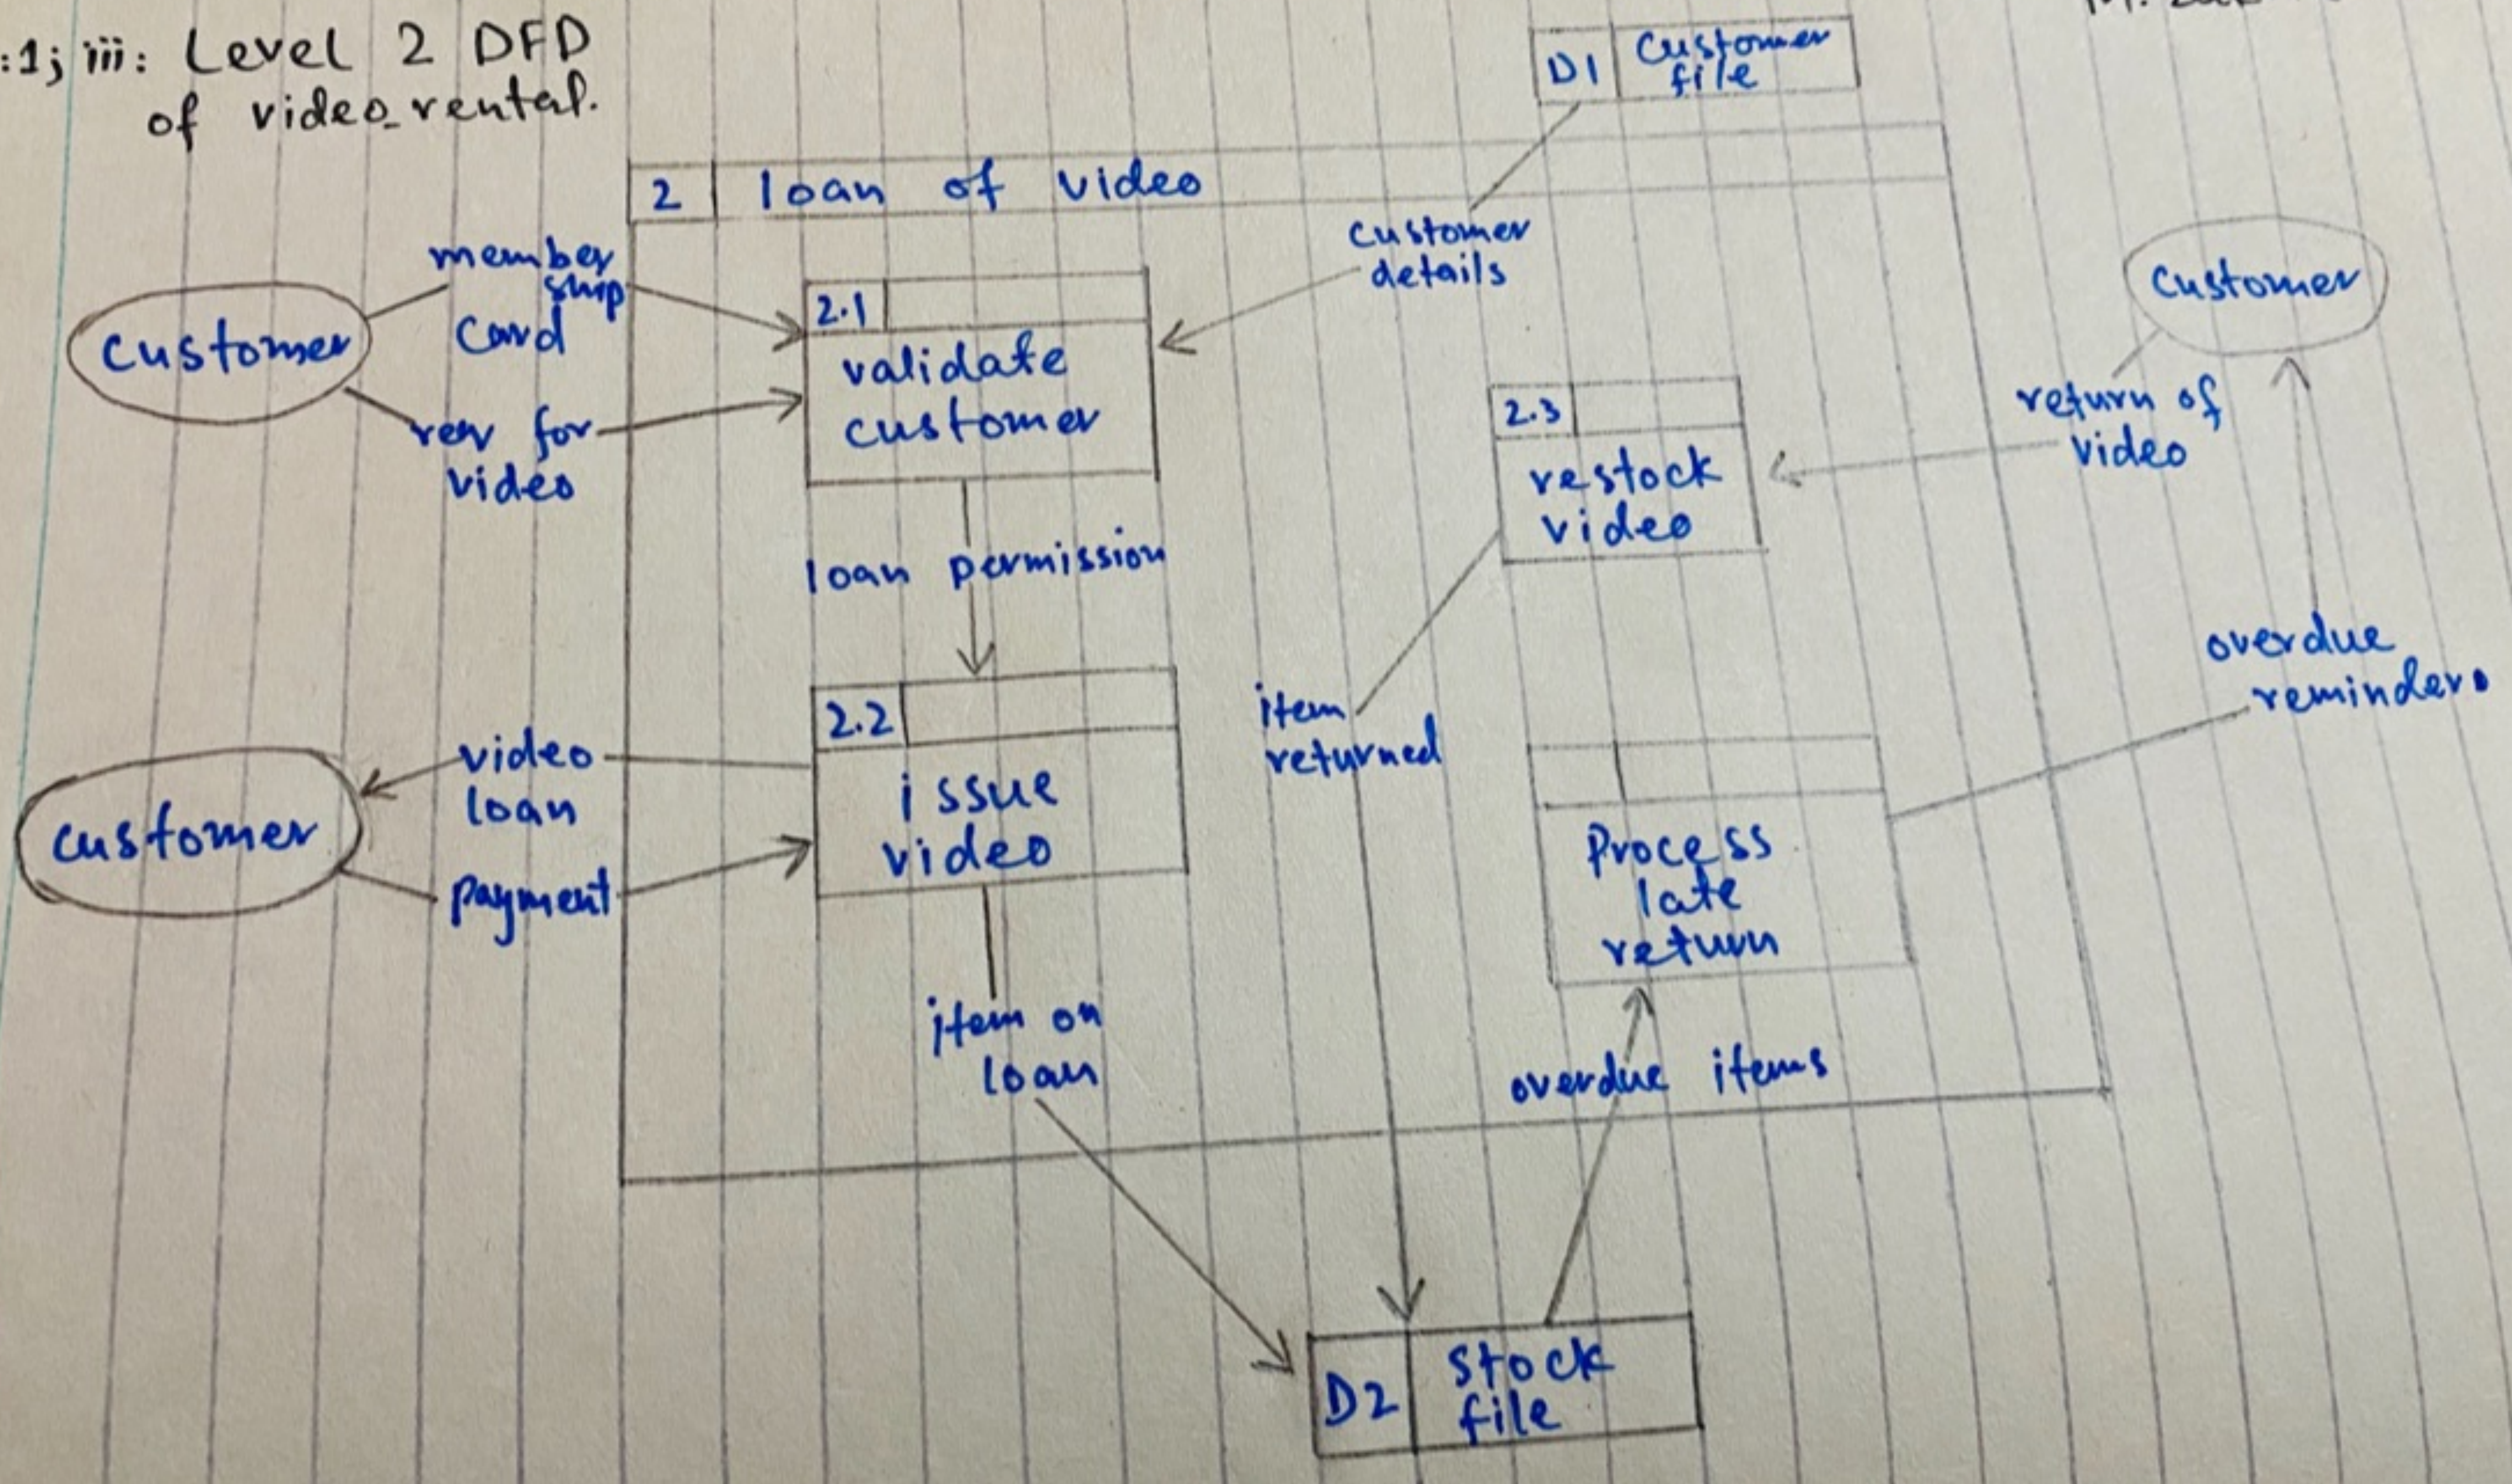

Q 1: i, Context diagram.

14459  
M. Zakria Salem  
Section (A)  
BS(SE) - 4th semester.

14459  
M. Zakria Salem

Q:1; ii: Level 1 DFD for video rental.

14459  
M. Zakria Salem

Q:1; iii: Level 2 DFD of video rental.

ID# 14459

M.Zakria Salem

Software engineering

BS(SE)-4th semester

Section (A)

Q:3