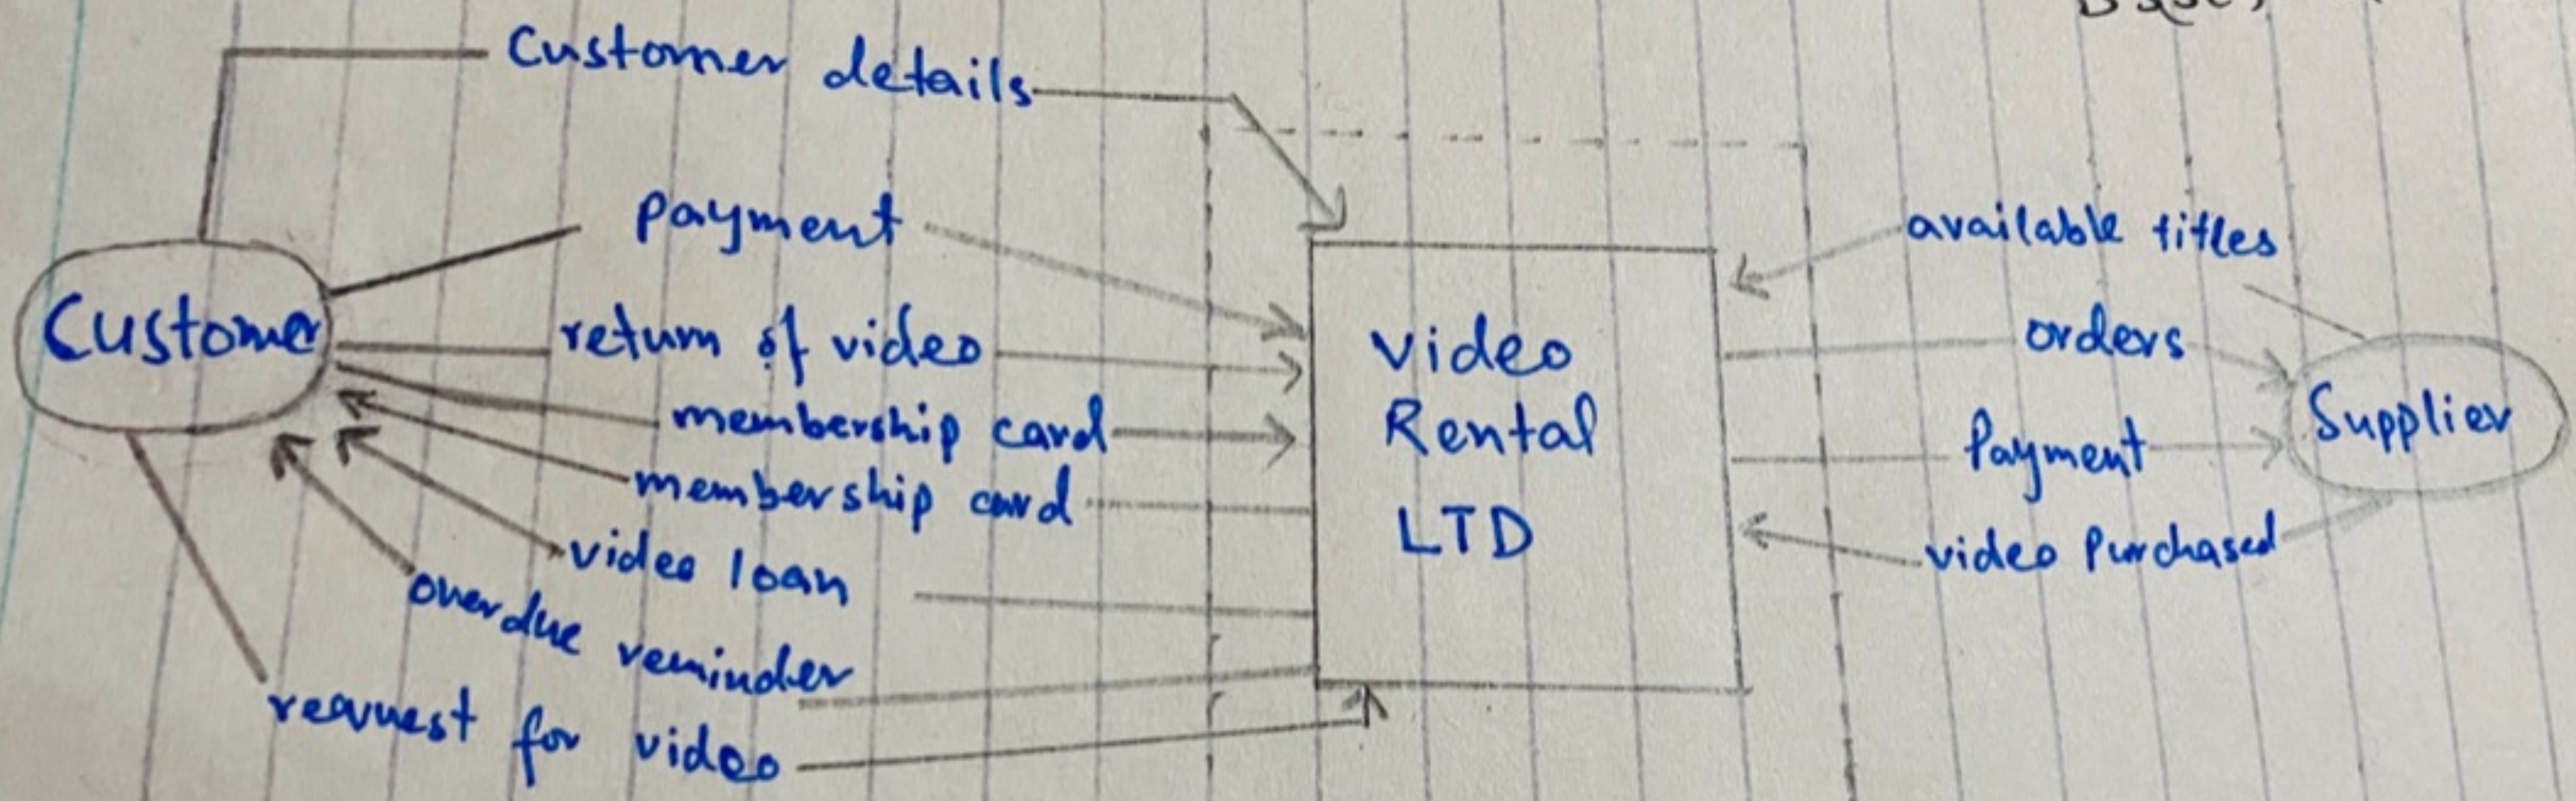

Q 1: i, Context diagram.

14459  
M. Zakria Salem  
Section (A)  
BS(SE) - 4th semester.

14459  
M. Zakria Salem

Q:1; ii: Level 1 DFD for video rental.

14459  
M. Zakria Salem

Q:1; iii: Level 2 DFD of video rental.

ID# 14459

M.Zakria Salem

Software engineering

BS(SE)-4th semester

Section (A)

Q:3