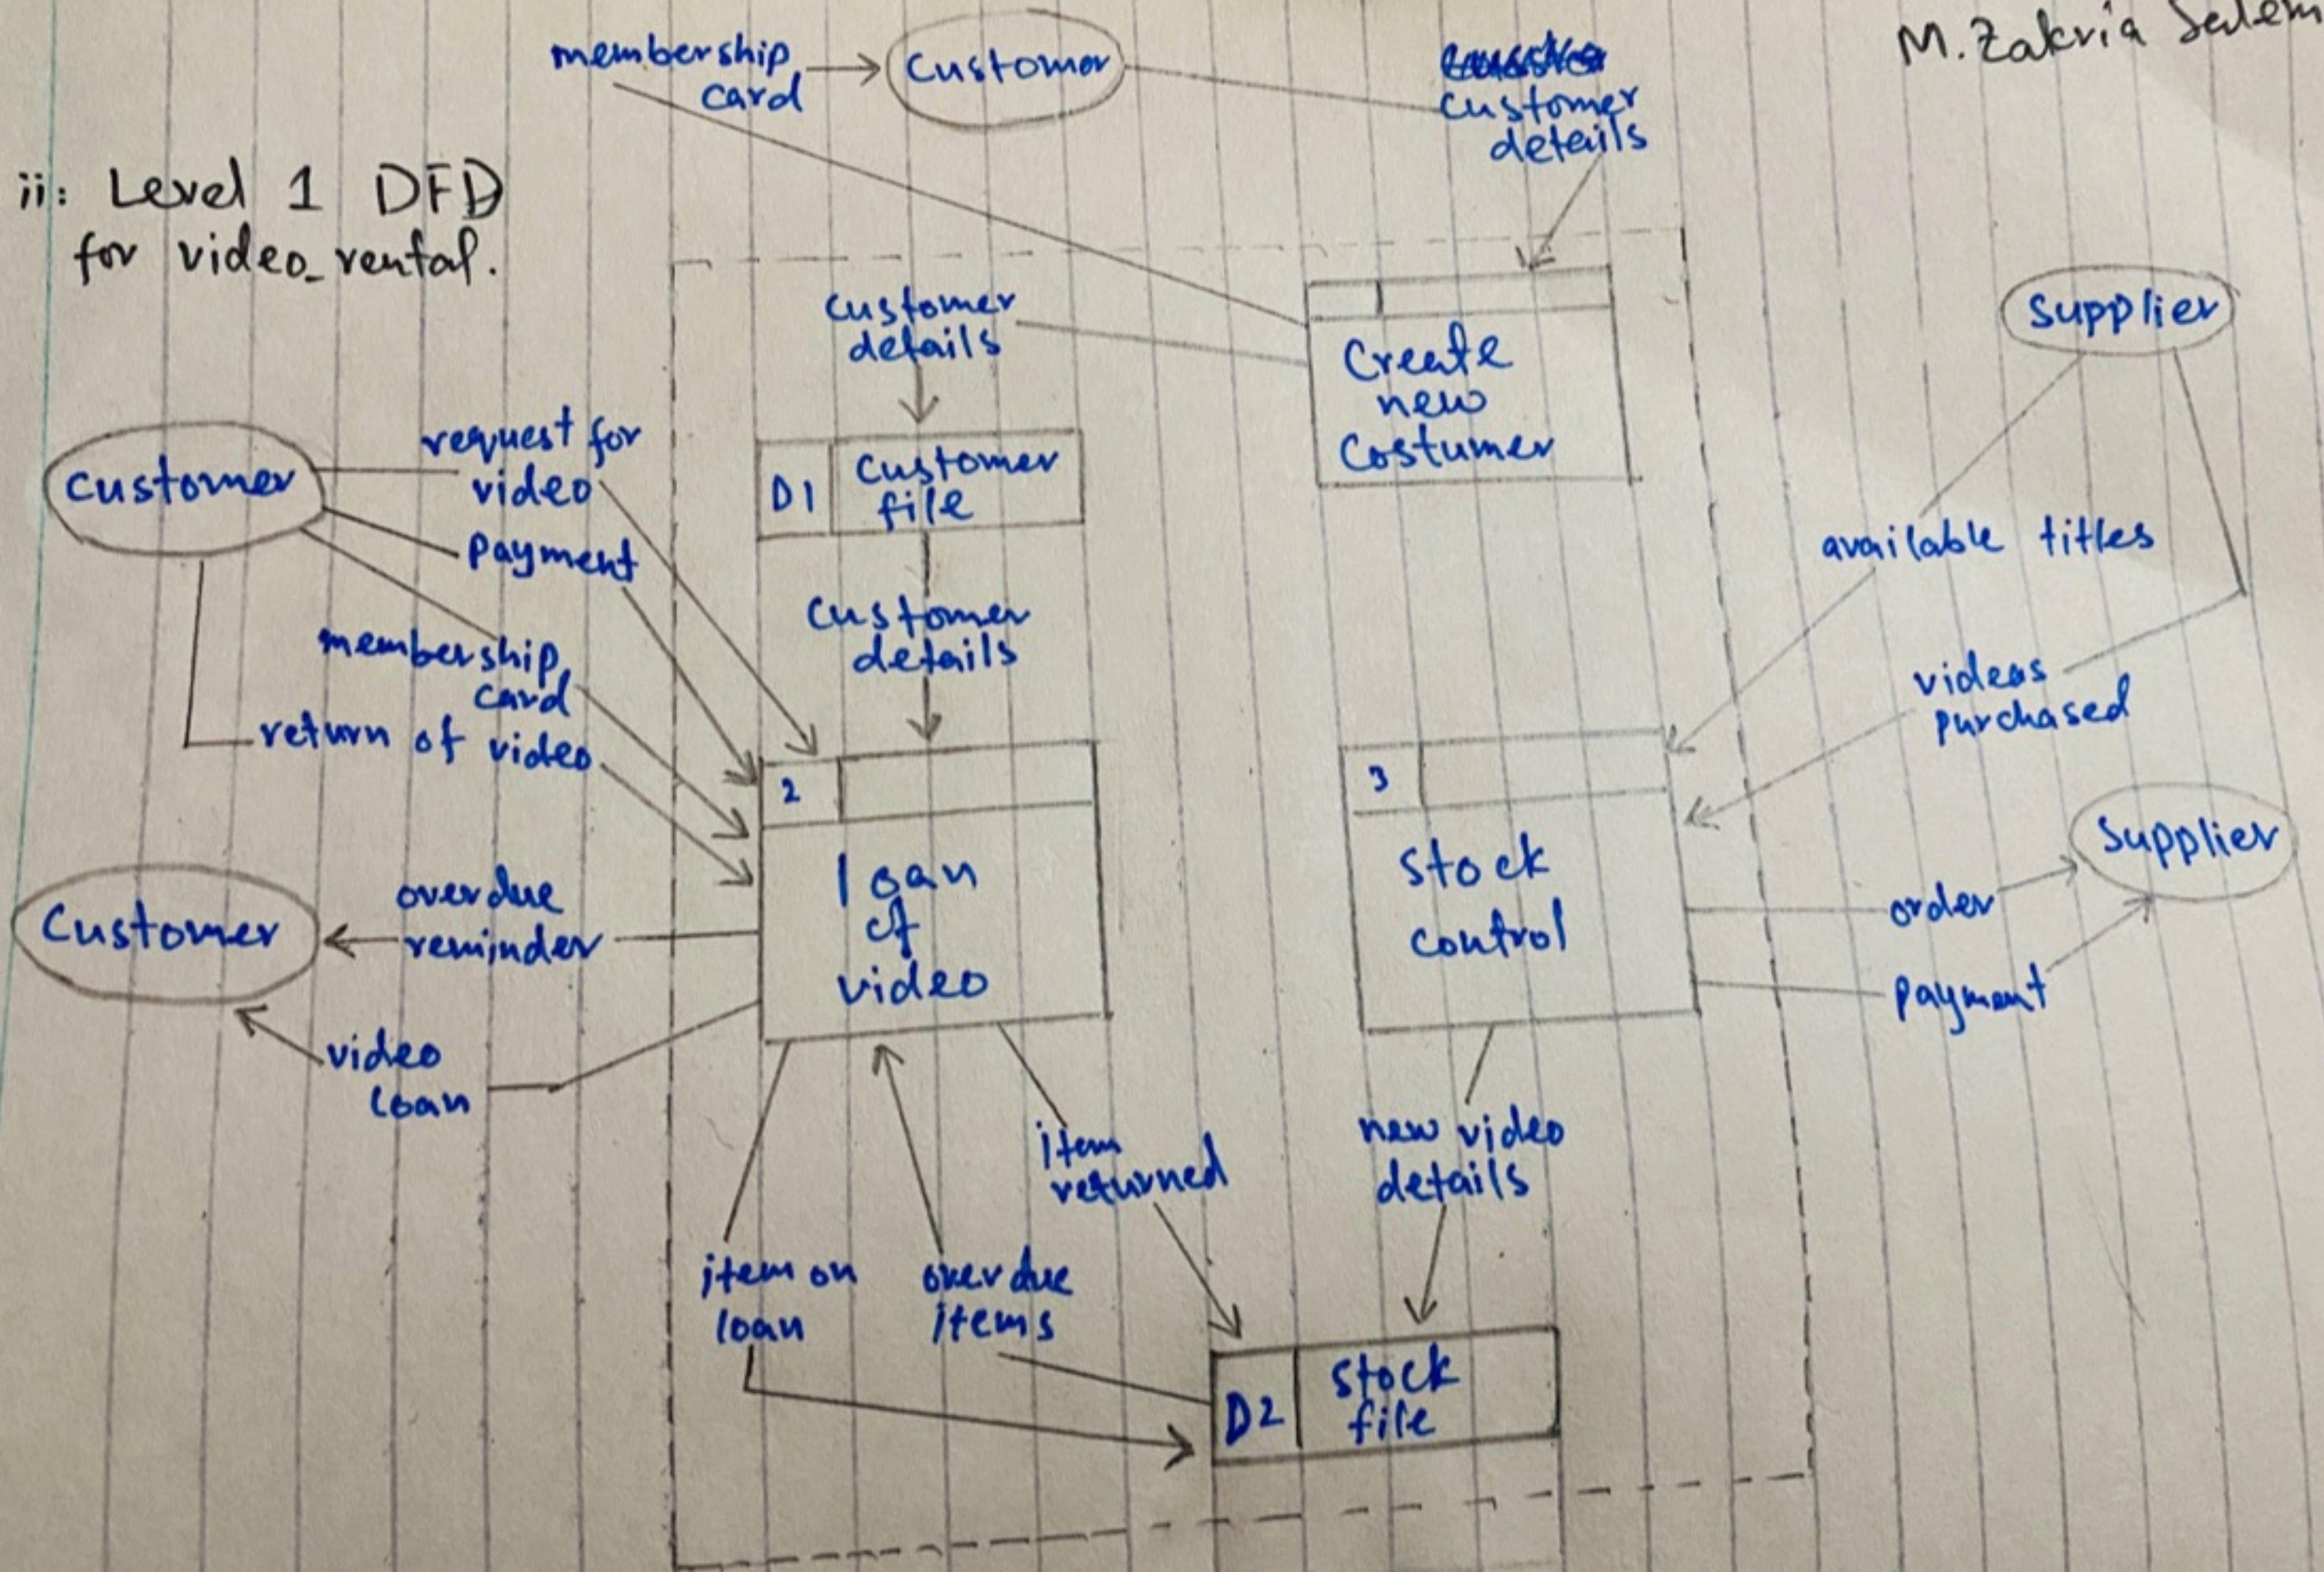

Q 1: i, Context diagram.

14459  
M. Zakria Salem  
Section (A)  
BS(SE) - 4th semester.

14459  
M. Zakria Salem

Q:1; ii: Level 1 DFD for video rental.

14459  
M. Zakria Salem

Q:1; iii: Level 2 DFD of video rental.

ID# 14459

M.Zakria Salem

Software engineering

BS(SE)-4th semester

Section (A)

Q:3