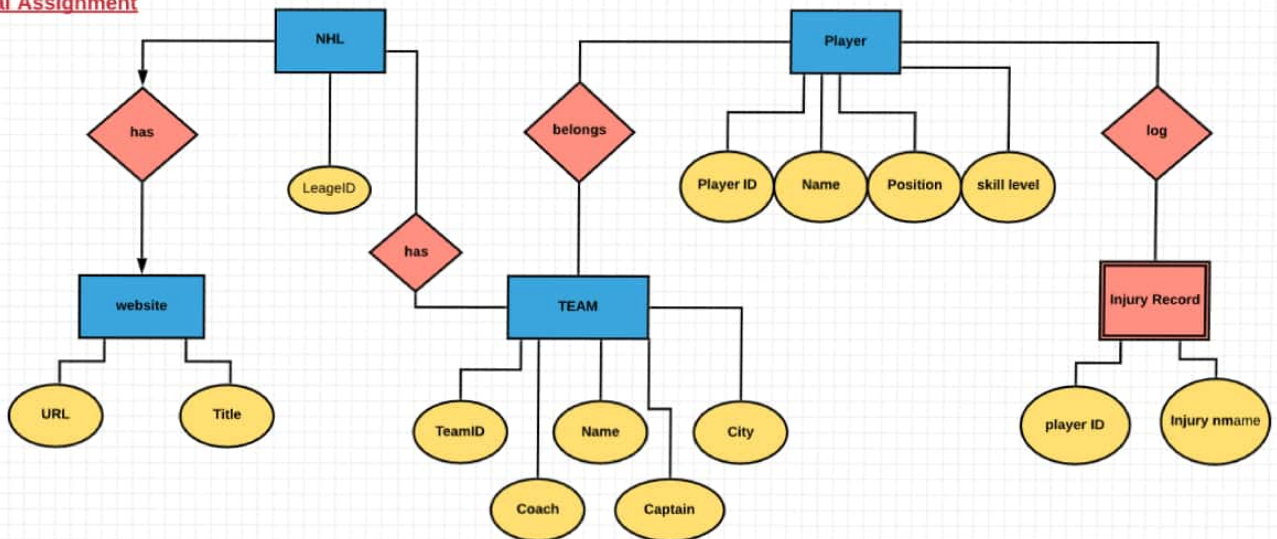

wasim ur rahman
 14524
 BSSE 4
 DataBase
 sessional Assignment

Activate Windows
 Go to Settings to activate Windows.

wasim ur rahman
14524
BSSE 4
DataBase
sessional Assignment

Activate Windows
Go to Settings to activate Windows.