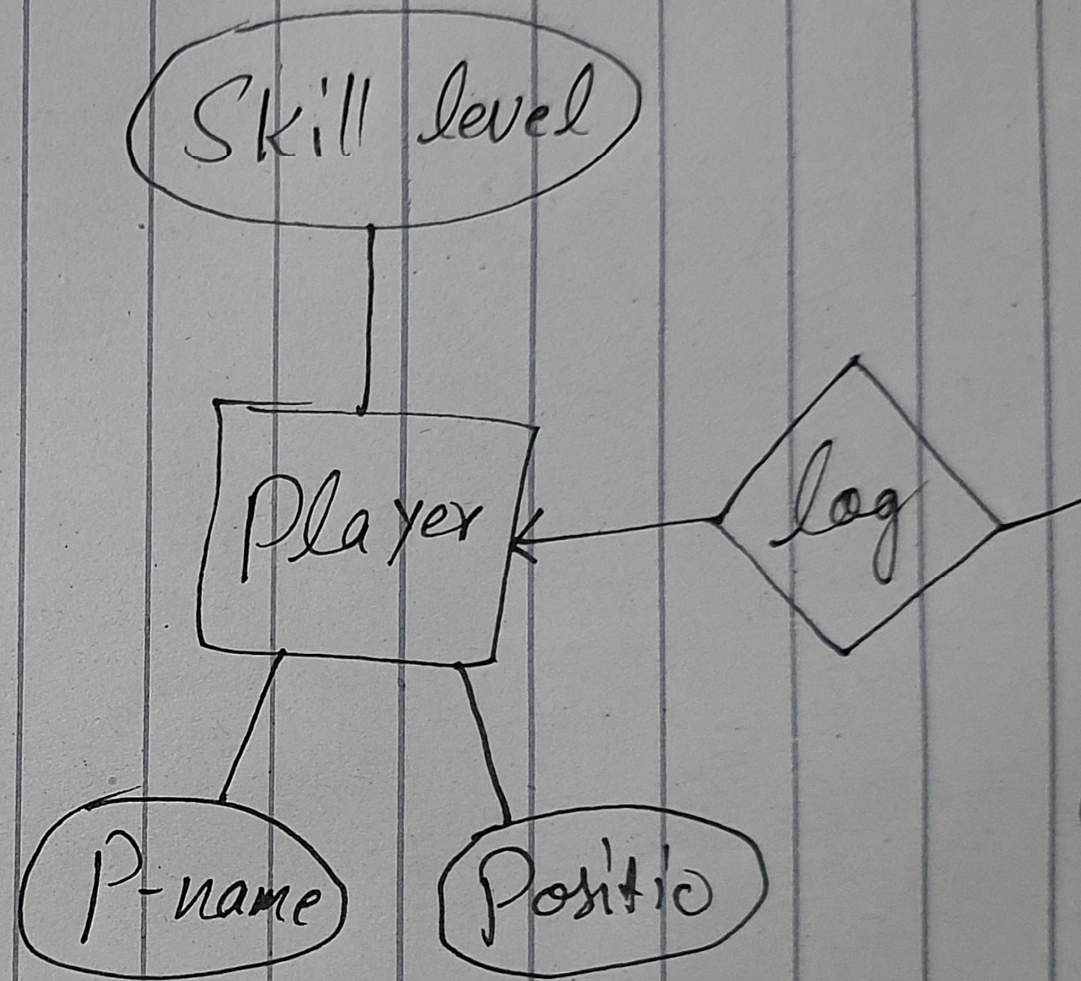

shtaq Khan

ID = 14927

P# 1