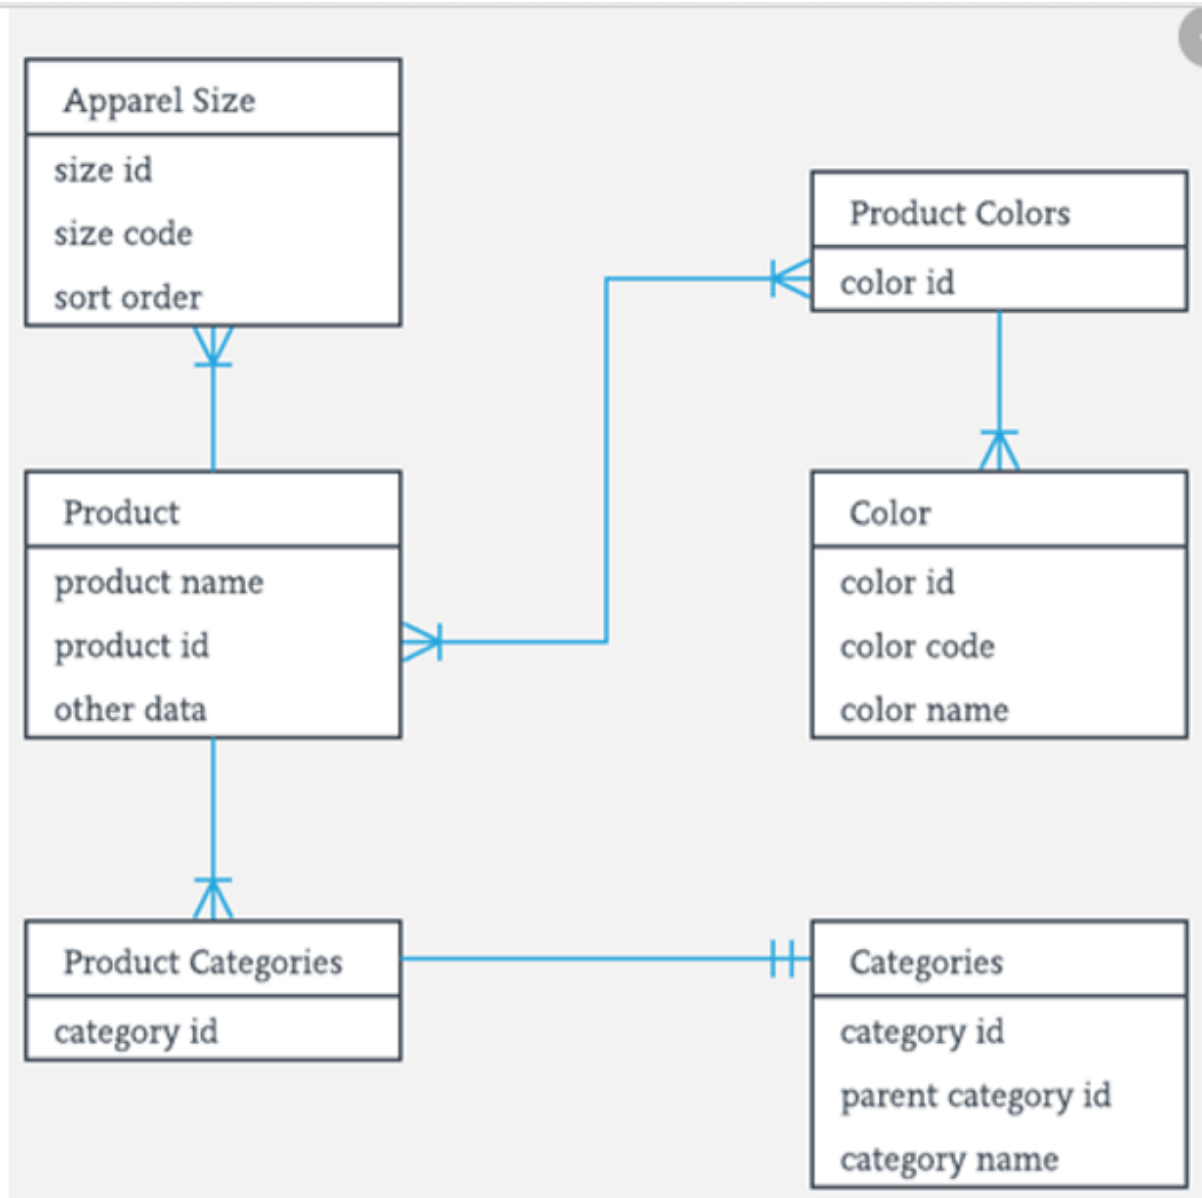

NAME: Sayed Muslim shah

ID#: 14856

MODULE: Bachelors {Software Engineering}

SEMESTER: 4

SECTION: B

SUBJECT: Database systems (lab)

INSTRUCTOR: Mam Rimsha Khan

Q: Draw the following ERD in Lucidchart or Draw.io.

ANSWER:

ER Diagram in Lucidchart: